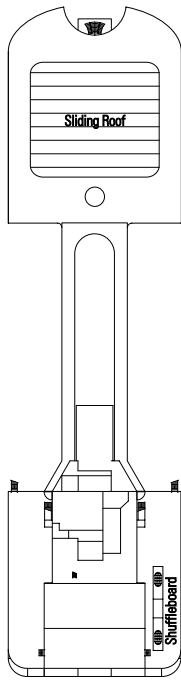

- 3rd bed available in Cat. 1-2-3-4-5-9-10-11-12-13
- 4th bed available in Cat. 1-2-3-4-5-9-11-12-13
- 5th bed available in Cat. 12

- All cabins have one double bed convertible to two single beds except in cabins for people with disabilities (H).
- (This does not apply to cabins 15022 and 15023)

DECK 16
SPORT

DECK 15
CAPRI

DECK 14
POSITANO

DECK 13
PORTO CERVO

DECK 12
PORTOVENERE

DECK 11
ISCHIA

COMMON SERVICES

TIGER BAR

L'AMETISTA LOUNGE

LE GOCCE

TECHNICAL CHARACTERISTICS OF THE SHIP

GROSTONNAGE	95.128 tons
LENGTH	293,80 m
BEAM	32,20 m
HEIGHT	59,64 m
DECKS	16, incl. 13 for guests
LIFTS	13
VOLTAGE (in cabin)	110/220 Volts
MAXIMUM SPEED	22,90 knots
STABILIZERS	Stabilized with 2 fins
NUMBER OF PASSENGERS	2.518 (on double basis)
NUMBER OF CABINS	1.259
CREW MEMBERS	about 1.038
POOLS	3, incl. 1 with sliding roof and 1 for children; 6 whirlpool baths
ENVIRONMENTAL TECHNOLOGY	Energy Saving and Monitoring System