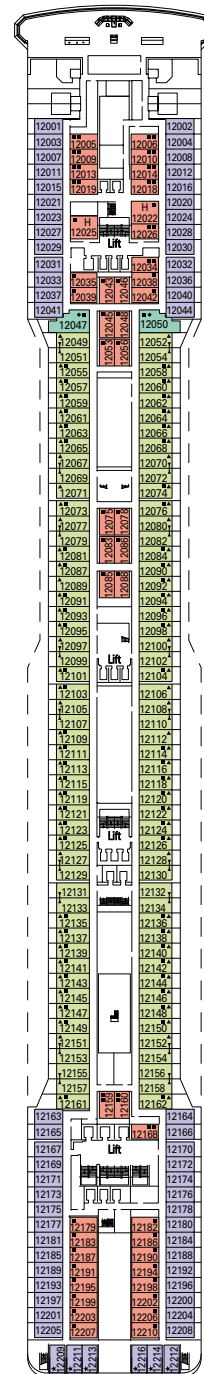

DECK 12
PORTOVENERE