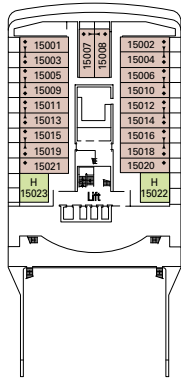

DECK 15
CAPRI