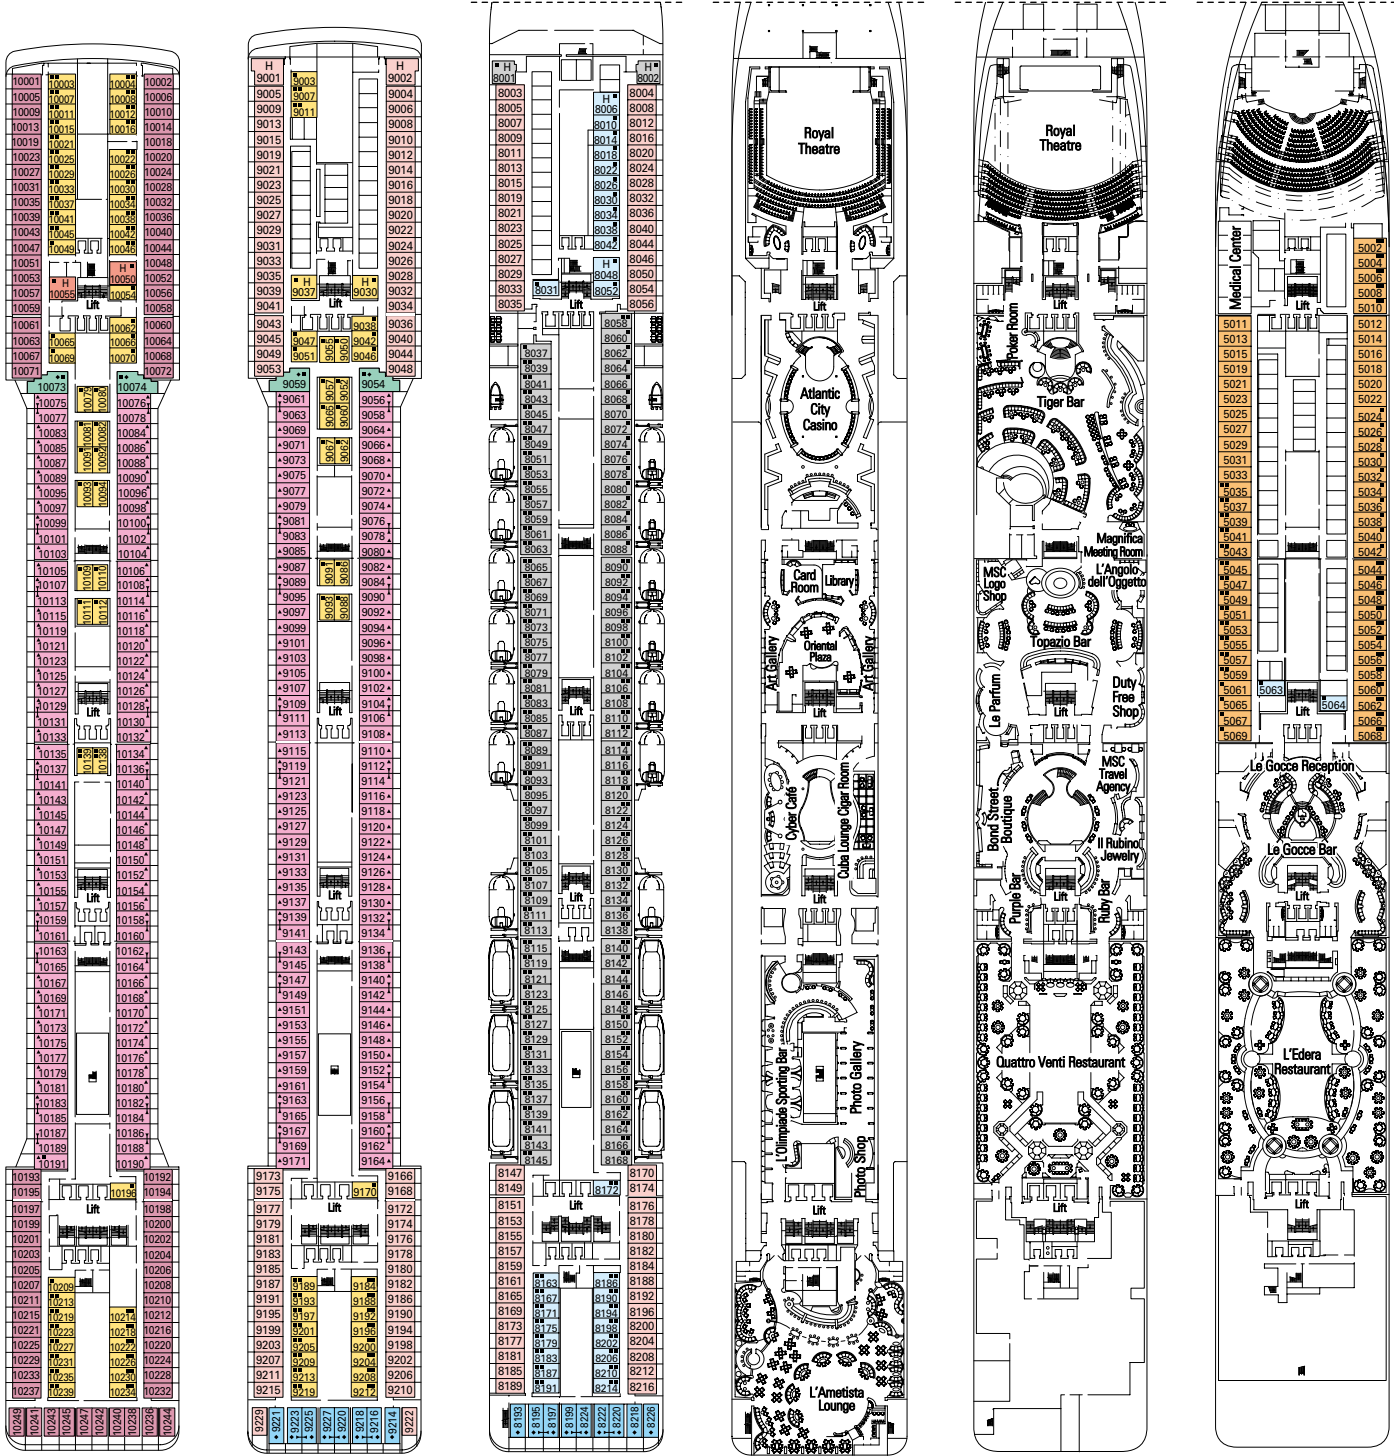

CABINS CATEGORIES

1	Inside	5*	Ocean View	9	Balcony Cabin	13	Deluxe Suite
2	Inside	6	Balcony Cabin	10	Balcony Cabin		
3	Inside	7	Balcony Cabin	11	Balcony Cabin		
4	Ocean View	8	Balcony Cabin	12	Balcony Family Suite		

- 3rd bed available in Cat. 1-2-3-4-5-9-10-11-12-13
- 4th bed available in Cat. 1-2-3-4-5-9-11-12-13
- 5th bed available in Cat. 12

- All cabins have one double bed convertible to two single beds except in cabins for people with disabilities (H).
- (This does not apply to cabins 15022 and 15023)

* Certain cabins have restricted views.

LEGEND

- Sofa bed
- Double sofa bed
- 3rd bed is a bunk bed
- 3rd & 4th beds are bunks
- ✂ Connecting cabins
- H Cabin for people with disabilities
- ★ Juliet balcony (non-walkable area)

Data and descriptions are subject to change and will be verified at time of booking.

DECK 10
RICCIONE

DECK 9
PANAREA

DECK 8
CAMOGLI

DECK 7
AMALFI

DECK 6
PORTOFINO

DECK 5
SORRENTO