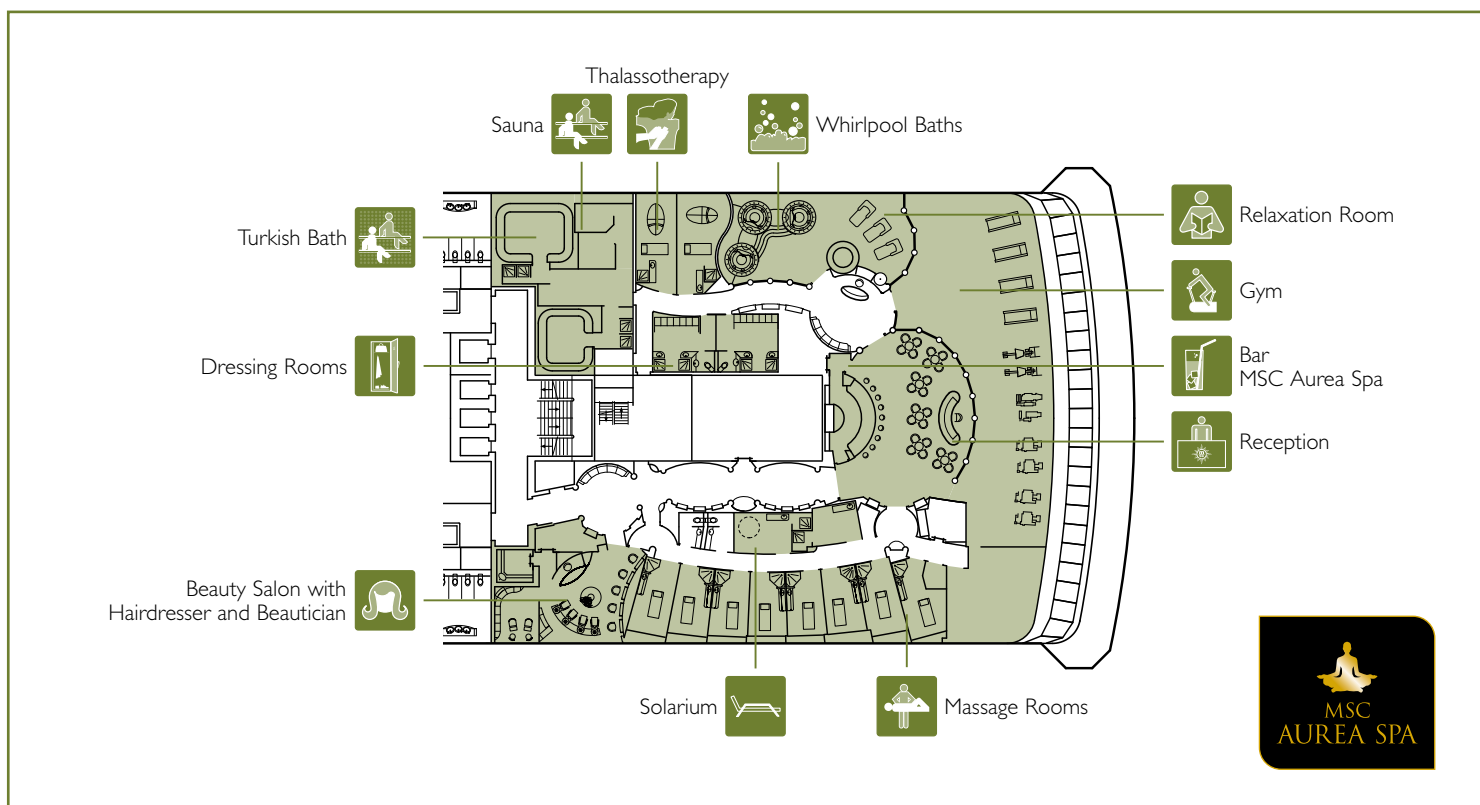

ENTERTAINMENT FOR CHILDREN & TEENS	Seats	Use	Surface (m ²)	Deck
4D CINEMA	8	4D Cinema	65	14 Positano
CHILDREN INDOOR PLAYROOM		Children indoor playroom with videogames	62	14 Positano
CHILDREN OUTDOOR POOL & GAMES		Outdoor games area with mini-pool	300	14 Positano
UNDERWATER WORLD	15	Children playroom	70	14 Positano
VIDEO ARCADE	5	Video games room		14 Positano

SPA & SPORTS

MSC AUREA SPA

BOWLING

SPA & RELAX	Seats	Use	Surface (m ²)	Deck
IL BAR DEL SOLE		Solarium, whirlpool baths	1.000	16 Sport
MSC AUREA SPA		Beauty farm, beauty parlour, fitness center; bar	1.160	13 Porto Cervo

POOLS	Seats	Use	Surface (m ²)	Deck
LA GROTTA AZZURRA		Pool with sliding roof, bar	880	13 Porto Cervo
LE GRAND BLEU		Outdoor pool	2.015	13 Porto Cervo

CABIN TYPES

FACILITIES FOR PEOPLE WITH DISABILITIES	
Available categories	cat. 1, 2, 3, 5, 6, 11
Cabin door width	81,50 cm
Bathroom door width	85 cm
Size of cabin (floor space)	from ≈ 17 to ≈ 40 m ²
Size of bathroom	4 m ²
Is there a fold-down seat in the shower?	Yes

Height of seat from the floor	45 cm
Does the WC seat have grab rails?	Yes
Are wheelchairs available on board?	In limited numbers on request
Are all decks/public areas accessible?	Yes
Are all lifeboats wheelchair-accessible?	Yes
Do the elevators have deck indicators?	Visual, Audio & Braille
Can severely visually impaired/blind guests be catered for on the cruise?	Only with full-time carer