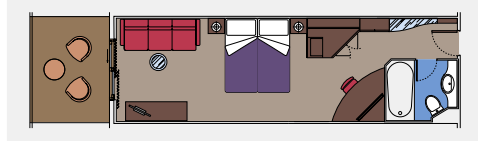

Double bed can be converted into two single beds.

Air conditioning, spacious wardrobe, bathroom with bathtub, interactive TV, telephone, cable internet connection (for a fee), mini bar, safe deposit box.