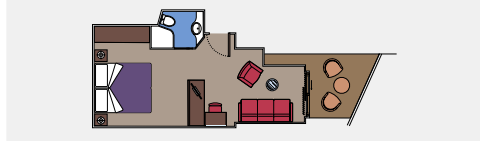

Double bed can be converted into two single beds.

Air conditioning, spacious wardrobe, bathroom with shower, interactive TV, telephone, cable internet connection (for a fee), mini bar, safe deposit box.