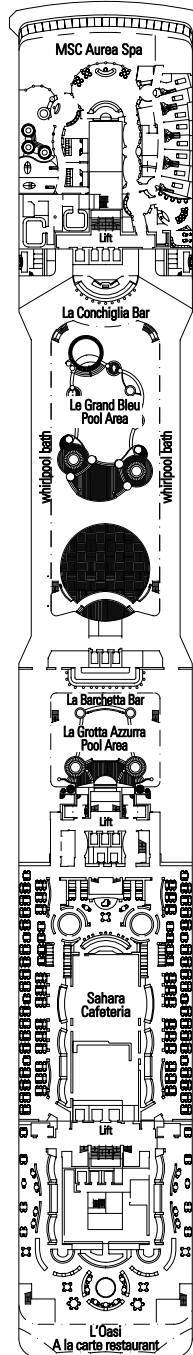

DECK 13
PORTO CERVO