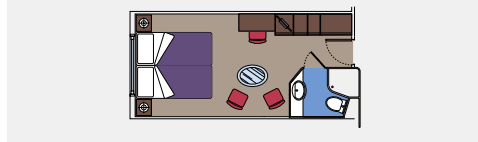

Double bed can be converted into two single beds.

Air conditioning, bathroom with shower, interactive TV, telephone, cable internet connection (for a fee), mini bar, safe deposit box.