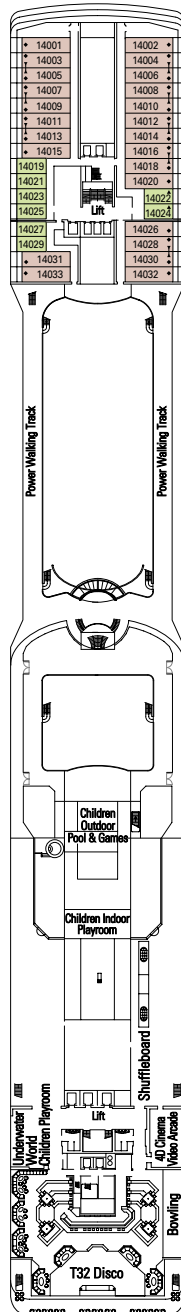

DECK 14
POSITANO