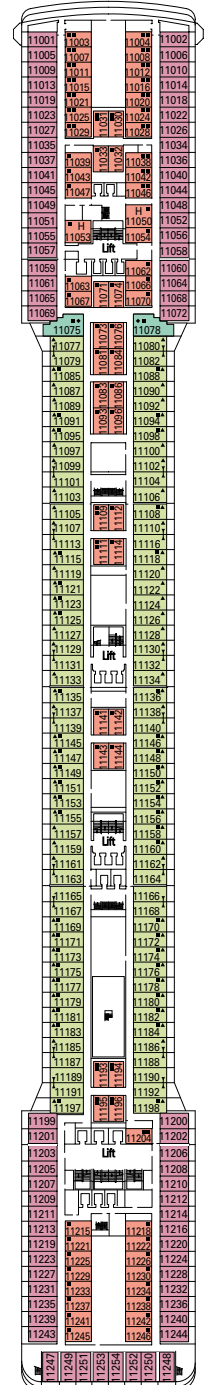

DECK 11
ISCHIA