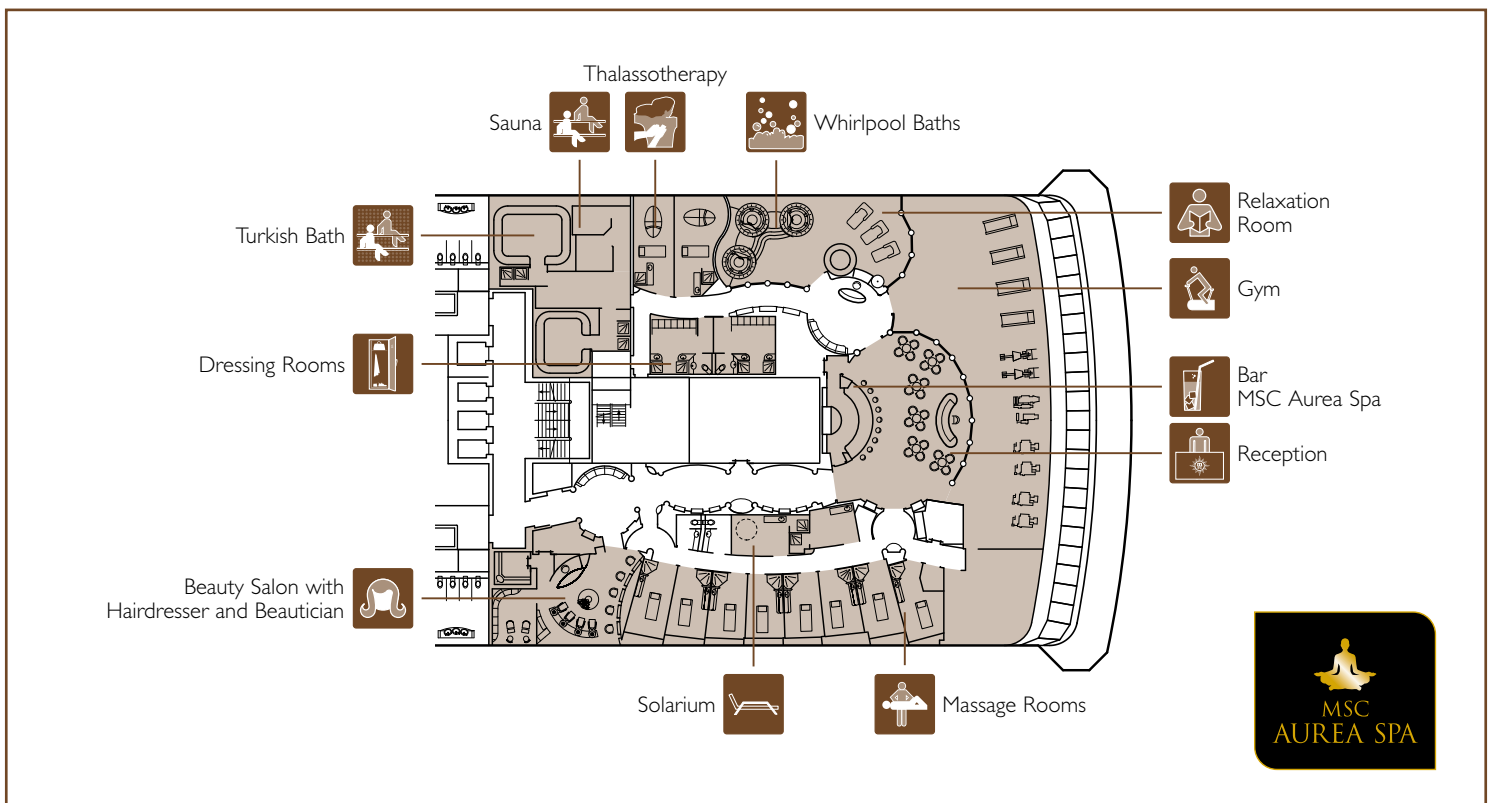

SPA & SPORTS

SPA & RELAX	Seats	Use	Surface (m²)	Deck
MSC AUREA SPA		Beauty farm, beauty parlour, fitness center, bar	1.160	13 Mandolino
SOLARIUM		Solarium	800	16 Sport

SPORT ACTIVITIES	Seats	Use	Surface (m²)	Deck
MINIGOLF		Minigolf	54	15 Xilofono
POWER WALKING TRACK		Power walking track of 240 m.	575	14 Chitarra
SHUFFLEBOARD		Shuffleboard	354	14 Chitarra / 15 Xilofono
SPORT CENTER		Basketball, tennis court, volleyball	474	16 Sport

POOLS	Seats	Use	Surface (m²)	Deck
ACAPULCO		Pool area	1.300	13 Mandolino
CALA BLANCA		Pool area	1.600	13 Mandolino