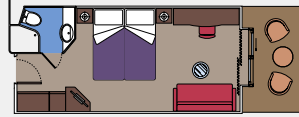

CABIN TYPES

18 Balcony Suites

Balcony suites (≈31 m²)

Double bed can be converted into two single beds.

Air conditioning, spacious wardrobe, bathroom with bathtub, interactive TV, telephone, cable internet connection (for a fee), mini bar, safe deposit box.

806 Balcony Cabins

Balcony cabins (from ≈17 to ≈23 m²)

Double bed can be converted into two single beds.

Air conditioning, bathroom with shower; interactive TV, telephone, cable internet connection (for a fee), mini bar, safe deposit box.

171 Ocean View

Cabins with porthole (≈16 m²)

Double bed can be converted into two single beds.

Air conditioning, bathroom with shower; interactive TV, telephone, cable internet connection (for a fee), mini bar, safe deposit box.

263 Inside

Inside cabins (≈13 m²)

Double bed can be converted into two single beds.

Air conditioning, bathroom with shower; interactive TV, telephone, cable internet connection (for a fee), mini bar, safe deposit box.

17 Cabins for people with disabilities

3 Balcony cabins (from ≈33 to ≈39 m²)
2 Ocean view (≈17 m²)
12 Inside (≈20 m²)

Single beds can be converted into a double bed only in cabin 15025.

Air conditioning, bathroom with shower; interactive TV, telephone, cable internet connection (for a fee), mini bar, safe deposit box.

FACILITIES FOR PEOPLE WITH DISABILITIES