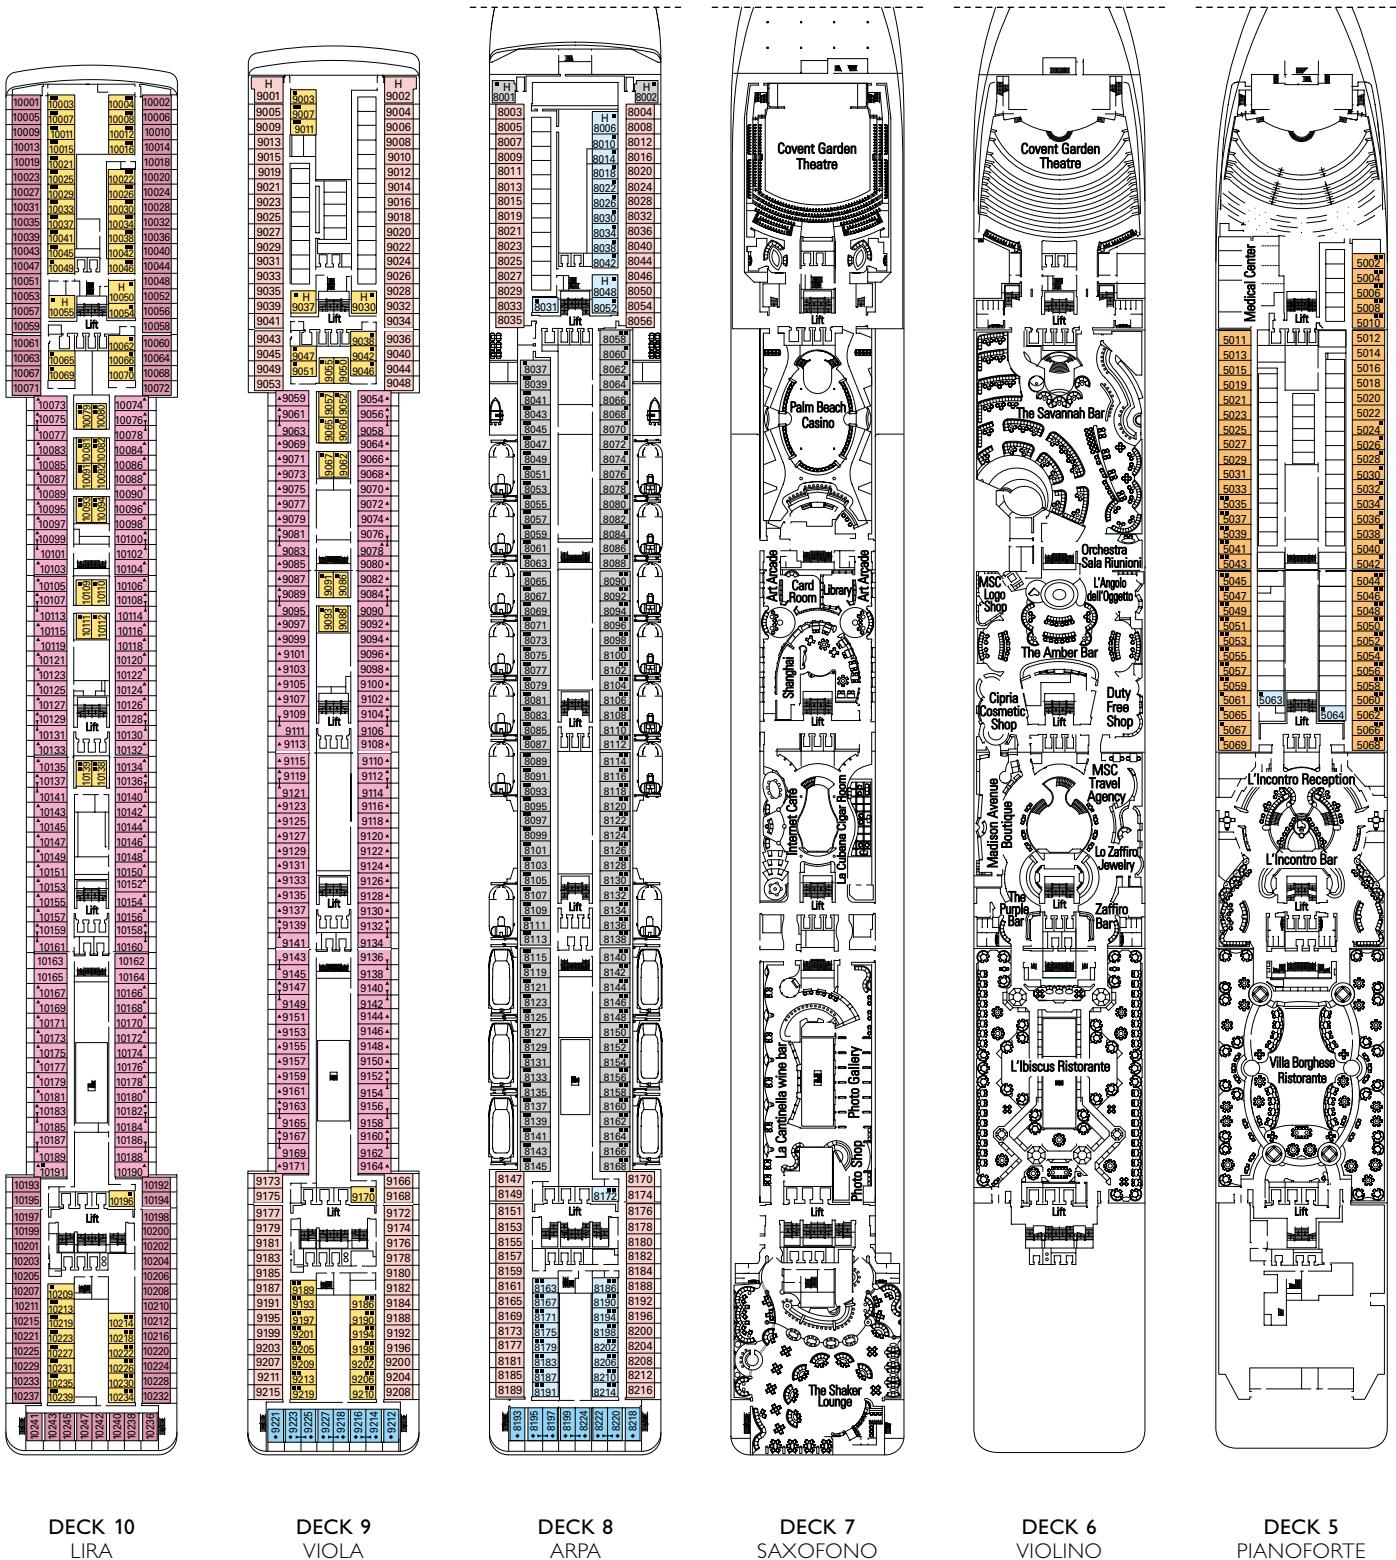

- 3rd bed available in Cat 1-2-3-4-5-9-10-11-12
- 4th bed available in Cat. 1-2-3-4-5-9-11

• All cabins have one double bed convertible to two single beds, except cabins for people with disabilities (H).
(This does not apply to cabin 15025.)

* Certain cabins have restricted views.

LEGEND

- ▲ Sofa bed
- ◆ Double sofa bed
- 3rd bed is a bunk bed
- 3rd & 4th beds are bunks
- ⌘ Connecting cabins
- H Cabin for people with disabilities

Data and descriptions are subject to change and will be verified at time of booking.

THE SAVANNAH BAR

THE SHAKER LOUNGE

TECHNICAL CHARACTERISTICS OF THE SHIP

GROSS TONNAGE	92.409 tons
LENGTH	293,80 m
BEAM	32,20 m
HEIGHT	59,64 m
DECKS	16, incl. 13 for guests
LIFTS	13
VOLTAGE (in cabin)	110/220 Volts
MAXIMUM SPEED	22,90 knots
STABILIZERS	Stabilized with 2 fins
NUMBER OF PASSENGERS	2.550 (on double basis)
NUMBER OF CABINS	1.275
CREW MEMBERS	about 1.054
POOLS	3, incl. 1 for children; 4 whirlpool baths
ENVIRONMENTAL TECHNOLOGY	Energy Saving and Monitoring System