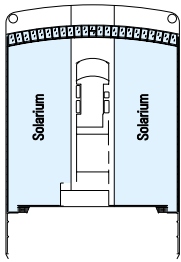

* Certain cabins have restricted views.

LEGEND

- ▲ Sofa bed
- ◆ Double sofa bed
- 3rd bed is a bunk bed
- 3rd & 4th beds are bunks
- ⌘ Connecting cabins
- H Cabin for people with disabilities

Data and descriptions are subject to change and will be verified at time of booking.

DECK 10
LIRA

DECK 9
VIOLA

DECK 8
ARPA

DECK 7
SAXOFONO

DECK 6
VIOLINO

DECK 5
PIANOFORTE

DECK PLAN & ACCOMMODATION

- Sport Deck 16
- Xilofono Deck 15
- Chitarra Deck 14
- Mandolino Deck 13
- Clarinetto Deck 12
- Flauto Deck 11
- Lira Deck 10
- Viola Deck 9
- Arpa Deck 8
- Saxofono Deck 7
- Violino Deck 6
- Pianoforte Deck 5
- Violoncello Deck 4

THE SAVANNAH BAR

THE SHAKER LOUNGE

TECHNICAL CHARACTERISTICS OF THE SHIP

GROSS TONNAGE	92.409 tons
LENGTH	293,80 m
BEAM	32,20 m
HEIGHT	59,64 m
DECKS	16, incl. 13 for guests
LIFTS	13
VOLTAGE (in cabin)	110/220 Volts
MAXIMUM SPEED	22,90 knots
STABILIZERS	Stabilized with 2 fins
NUMBER OF PASSENGERS	2.550 (on double basis)
NUMBER OF CABINS	1.275
CREW MEMBERS	about 1.054
POOLS	3, incl. 1 for children; 4 whirlpool baths
ENVIRONMENTAL TECHNOLOGY	Energy Saving and Monitoring System

FACILITIES FOR PEOPLE WITH DISABILITIES

Available categories	cat. 1, 2, 3, 5, 6, 8
Cabin door width	83 cm
Bathroom door width	91,50 cm
Size of cabin (floor space)	from ≈ 17 to ≈ 40 m ²
Size of bathroom	4 m ²
Is there a fold-down seat in the shower?	Yes
Height of seat from the floor	45 cm
Does the WC seat have grab rails?	Yes
Are wheelchairs available on board?	In limited numbers on request
Are all decks/public areas accessible?	Yes
Are all lifeboats wheelchair-accessible?	Yes
Do the elevators have deck indicators?	Visual, Audio & Braille
Can severely visually impaired/blind guests be catered for on the cruise?	Only with full-time carer