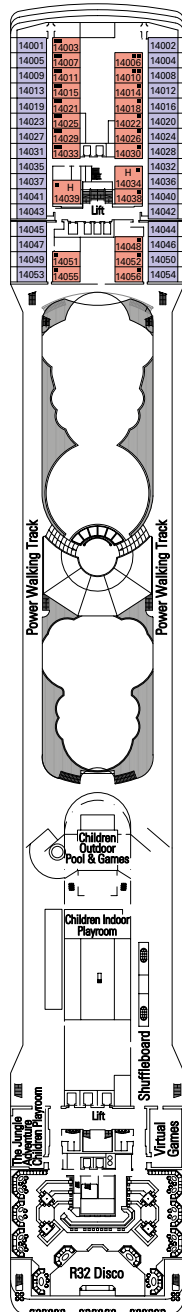

- 3rd bed available in Cat 1-2-3-4-5-9-10-11-12
- 4th bed available in Cat. 1-2-3-4-5-9-11

• All cabins have one double bed convertible to two single beds, except cabins for people with disabilities (H).
(This does not apply to cabin 15025.)

* Certain cabins have restricted views.

LEGEND

- ▲ Sofa bed
- ◆ Double sofa bed
- 3rd bed is a bunk bed
- 3rd & 4th beds are bunks
- ⌘ Connecting cabins
- H Cabin for people with disabilities

Data and descriptions are subject to change and will be verified at time of booking.

DECK 10
LIRA

DECK 9
VIOLA

DECK 8
ARPA

DECK 7
SAXOFONO

DECK 6
VIOLINO

DECK 5
PIANOFORTE

DECK PLAN & ACCOMMODATION

- Sport Deck 16
- Xilofono Deck 15
- Chitarra Deck 14
- Mandolino Deck 13
- Clarinetto Deck 12
- Flauto Deck 11
- Lira Deck 10
- Viola Deck 9
- Arpa Deck 8
- Saxofono Deck 7
- Violino Deck 6
- Pianoforte Deck 5
- Violoncello Deck 4

THE SAVANNAH BAR

THE SHAKER LOUNGE

TECHNICAL CHARACTERISTICS OF THE SHIP

GROSS TONNAGE	92.409 tons
LENGTH	293,80 m
BEAM	32,20 m
HEIGHT	59,64 m
DECKS	16, incl. 13 for guests
LIFTS	13
VOLTAGE (in cabin)	110/220 Volts
MAXIMUM SPEED	22,90 knots
STABILIZERS	Stabilized with 2 fins
NUMBER OF PASSENGERS	2.550 (on double basis)
NUMBER OF CABINS	1.275
CREW MEMBERS	about 1.054
POOLS	3, incl. 1 for children; 4 whirlpool baths
ENVIRONMENTAL TECHNOLOGY	Energy Saving and Monitoring System