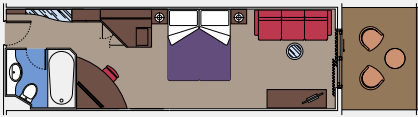

POOLS	Seats	Use	Surface (m ²)	Deck
ACAPULCO		Pool area	1.300	13 Mandolino
CALA BLANCA		Pool area	1.600	13 Mandolino

CABIN TYPES

18 Balcony Suites

Balcony suites (≈31 m²)

Double bed can be converted into two single beds.

Air conditioning, spacious wardrobe, bathroom with bathtub, interactive TV, telephone, cable internet connection (for a fee), mini bar, safe deposit box.

806 Balcony Cabins

Balcony cabins (from ≈17 to ≈23 m²)

Double bed can be converted into two single beds.

Air conditioning, bathroom with shower; interactive TV, telephone, cable internet connection (for a fee), mini bar, safe deposit box.

171 Ocean View

Cabins with porthole (≈16 m²)

Double bed can be converted into two single beds.

Air conditioning, bathroom with shower; interactive TV, telephone, cable internet connection (for a fee), mini bar, safe deposit box.

263 Inside

Inside cabins (≈13 m²)