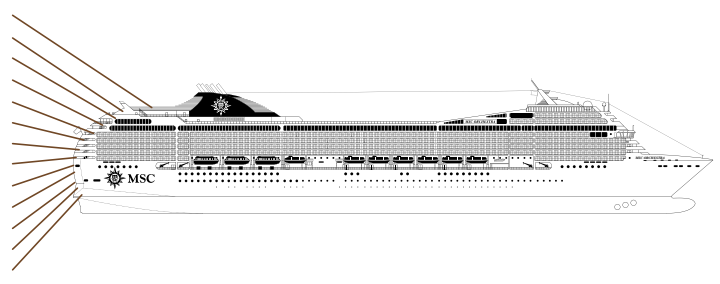

DECK 10
LIRA

DECK 9
VIOLA

DECK 8
ARPA

DECK 7
SAXOFONO

DECK 6
VIOLINO

DECK 5
PIANOFORTE

DECK PLAN & ACCOMMODATION

- Sport Deck 16
- Xilofono Deck 15
- Chitarra Deck 14
- Mandolino Deck 13
- Clarinetto Deck 12
- Flauto Deck 11
- Lira Deck 10
- Viola Deck 9
- Arpa Deck 8
- Saxofono Deck 7
- Violino Deck 6
- Pianoforte Deck 5
- Violoncello Deck 4

THE SAVANNAH BAR

THE SHAKER LOUNGE

TECHNICAL CHARACTERISTICS OF THE SHIP

GROSS TONNAGE	92.409 tons
LENGTH	293,80 m
BEAM	32,20 m
HEIGHT	59,64 m
DECKS	16, incl. 13 for guests
LIFTS	13
VOLTAGE (in cabin)	110/220 Volts
MAXIMUM SPEED	22,90 knots
STABILIZERS	Stabilized with 2 fins
NUMBER OF PASSENGERS	2.550 (on double basis)
NUMBER OF CABINS	1.275
CREW MEMBERS	about 1.054
POOLS	3, incl. 1 for children; 4 whirlpool baths
ENVIRONMENTAL TECHNOLOGY	Energy Saving and Monitoring System