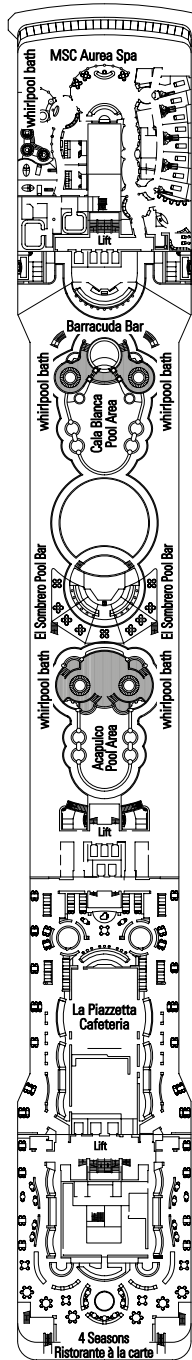

- 3rd bed available in Cat 1-2-3-4-5-9-10-11-12
- 4th bed available in Cat. 1-2-3-4-5-9-11

• All cabins have one double bed convertible to two single beds, except cabins for people with disabilities (H).
(This does not apply to cabin 15025.)

* Certain cabins have restricted views.

LEGEND

- ▲ Sofa bed
- ◆ Double sofa bed
- 3rd bed is a bunk bed
- 3rd & 4th beds are bunks
- ⌘ Connecting cabins
- H Cabin for people with disabilities

Data and descriptions are subject to change and will be verified at time of booking.

DECK 10
LIRA

DECK 9
VIOLA

DECK 8
ARPA

DECK 7
SAXOFONO

DECK 6
VIOLINO

DECK 5
PIANOFORTE

DECK PLAN & ACCOMMODATION

- Sport Deck 16
- Xilofono Deck 15
- Chitarra Deck 14
- Mandolino Deck 13
- Clarinetto Deck 12
- Flauto Deck 11
- Lira Deck 10
- Viola Deck 9
- Arpa Deck 8
- Saxofono Deck 7
- Violino Deck 6
- Pianoforte Deck 5
- Violoncello Deck 4

THE SAVANNAH BAR

THE SHAKER LOUNGE

TECHNICAL CHARACTERISTICS OF THE SHIP

GROSS TONNAGE	92.409 tons
LENGTH	293,80 m
BEAM	32,20 m
HEIGHT	59,64 m
DECKS	16, incl. 13 for guests
LIFTS	13
VOLTAGE (in cabin)	110/220 Volts
MAXIMUM SPEED	22,90 knots
STABILIZERS	Stabilized with 2 fins
NUMBER OF PASSENGERS	2.550 (on double basis)
NUMBER OF CABINS	1.275
CREW MEMBERS	about 1.054
POOLS	3, incl. 1 for children; 4 whirlpool baths
ENVIRONMENTAL TECHNOLOGY	Energy Saving and Monitoring System