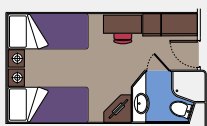

CABIN TYPES

18 Balcony Suites

Balcony suites (≈31 m²)

Double bed can be converted into two single beds.

Air conditioning, spacious wardrobe, bathroom with bathtub, interactive TV, telephone, cable internet connection (for a fee), mini bar, safe deposit box.

806 Balcony Cabins

Balcony cabins (from ≈17 to ≈23 m²)

Double bed can be converted into two single beds.

Air conditioning, bathroom with shower; interactive TV, telephone, cable internet connection (for a fee), mini bar, safe deposit box.

171 Ocean View

Cabins with porthole (≈16 m²)

Double bed can be converted into two single beds.

Air conditioning, bathroom with shower; interactive TV, telephone, cable internet connection (for a fee), mini bar, safe deposit box.

263 Inside

Inside cabins (≈13 m²)

Double bed can be converted into two single beds.

Air conditioning, bathroom with shower; interactive TV, telephone, cable internet connection (for a fee), mini bar, safe deposit box.

17 Cabins for people with disabilities

3 Balcony cabins (from ≈33 to ≈39 m²)
2 Ocean view (≈17 m²)
12 Inside (≈20 m²)

Single beds can be converted into a double bed only in cabin 15025.

Air conditioning, bathroom with shower; interactive TV, telephone, cable internet connection (for a fee), mini bar, safe deposit box.

FACILITIES FOR PEOPLE WITH DISABILITIES