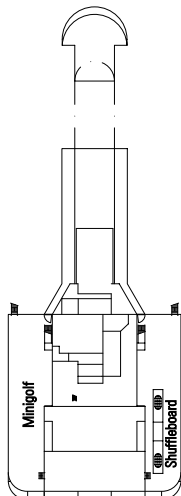

* Certain cabins have restricted views.

LEGEND

- ▲ Sofa bed
- ◆ Double sofa bed
- 3rd bed is a bunk bed
- 3rd & 4th beds are bunks
- ⌘ Connecting cabins
- H Cabin for people with disabilities

Data and descriptions are subject to change and will be verified at time of booking.

DECK 10
LIRA

DECK 9
VIOLA

DECK 8
ARPA

DECK 7
SAXOFONO

DECK 6
VIOLINO

DECK 5
PIANOFORTE

DECK PLAN & ACCOMMODATION

- Sport Deck 16
- Xilofono Deck 15
- Chitarra Deck 14
- Mandolino Deck 13
- Clarinetto Deck 12
- Flauto Deck 11
- Lira Deck 10
- Viola Deck 9
- Arpa Deck 8
- Saxofono Deck 7
- Violino Deck 6
- Pianoforte Deck 5
- Violoncello Deck 4

THE SAVANNAH BAR

THE SHAKER LOUNGE

TECHNICAL CHARACTERISTICS OF THE SHIP

GROSS TONNAGE	92.409 tons
LENGTH	293,80 m
BEAM	32,20 m
HEIGHT	59,64 m
DECKS	16, incl. 13 for guests
LIFTS	13
VOLTAGE (in cabin)	110/220 Volts
MAXIMUM SPEED	22,90 knots
STABILIZERS	Stabilized with 2 fins
NUMBER OF PASSENGERS	2.550 (on double basis)
NUMBER OF CABINS	1.275
CREW MEMBERS	about 1.054
POOLS	3, incl. 1 for children; 4 whirlpool baths
ENVIRONMENTAL TECHNOLOGY	Energy Saving and Monitoring System