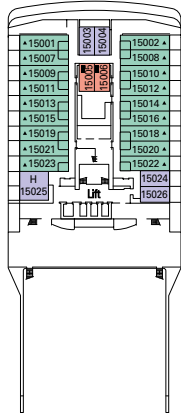

* Certain cabins have restricted views.

LEGEND

- ▲ Sofa bed
- ◆ Double sofa bed
- 3rd bed is a bunk bed
- 3rd & 4th beds are bunks
- ⌘ Connecting cabins
- H Cabin for people with disabilities

Data and descriptions are subject to change and will be verified at time of booking.

DECK 10
LIRA

DECK 9
VIOLA

DECK 8
ARPA

DECK 7
SAXOFONO

DECK 6
VIOLINO

DECK 5
PIANOFORTE

DECK PLAN & ACCOMMODATION

- Sport Deck 16
- Xilofono Deck 15
- Chitarra Deck 14
- Mandolino Deck 13
- Clarinetto Deck 12
- Flauto Deck 11
- Lira Deck 10
- Viola Deck 9
- Arpa Deck 8
- Saxofono Deck 7
- Violino Deck 6
- Pianoforte Deck 5
- Violoncello Deck 4

THE SAVANNAH BAR

THE SHAKER LOUNGE

TECHNICAL CHARACTERISTICS OF THE SHIP

GROSS TONNAGE	92.409 tons
LENGTH	293,80 m
BEAM	32,20 m
HEIGHT	59,64 m
DECKS	16, incl. 13 for guests
LIFTS	13
VOLTAGE (in cabin)	110/220 Volts
MAXIMUM SPEED	22,90 knots
STABILIZERS	Stabilized with 2 fins
NUMBER OF PASSENGERS	2.550 (on double basis)
NUMBER OF CABINS	1.275
CREW MEMBERS	about 1.054
POOLS	3, incl. 1 for children; 4 whirlpool baths
ENVIRONMENTAL TECHNOLOGY	Energy Saving and Monitoring System

CONFERENCE ROOMS	Seats	Stage / Dance floor dimensions (m ²)		Surface (m ²)	Deck
COVENT GARDEN THEATRE	1.240	120	-	1.249	6 Violino / 7 Saxofono
ORCHESTRA SALA RIUNIONI	26	-	-	35	6 Violino
R32 DISCO	172	-	112	615	14 Chitarra
THE SAVANNAH BAR	477	30	78	920	6 Violino
THE SHAKER LOUNGE	330	45	120	850	7 Saxofono