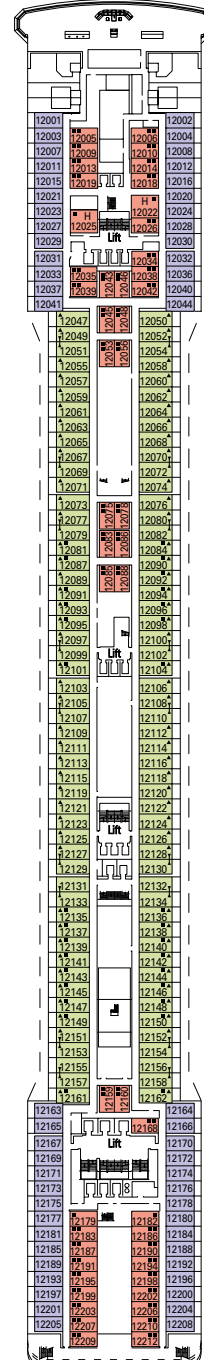

- 3rd bed available in Cat 1-2-3-4-5-9-10-11-12
- 4th bed available in Cat. 1-2-3-4-5-9-11

• All cabins have one double bed convertible to two single beds, except cabins for people with disabilities (H).
(This does not apply to cabin 15025.)

* Certain cabins have restricted views.

LEGEND

- ▲ Sofa bed
- ◆ Double sofa bed
- 3rd bed is a bunk bed
- 3rd & 4th beds are bunks
- ⌘ Connecting cabins
- H Cabin for people with disabilities

Data and descriptions are subject to change and will be verified at time of booking.

DECK 10
LIRA

DECK 9
VIOLA

DECK 8
ARPA

DECK 7
SAXOFONO

DECK 6
VIOLINO

DECK 5
PIANOFORTE

DECK PLAN & ACCOMMODATION

- Sport Deck 16
- Xilofono Deck 15
- Chitarra Deck 14
- Mandolino Deck 13
- Clarinetto Deck 12
- Flauto Deck 11
- Lira Deck 10
- Viola Deck 9
- Arpa Deck 8
- Saxofono Deck 7
- Violino Deck 6
- Pianoforte Deck 5
- Violoncello Deck 4

THE SAVANNAH BAR

THE SHAKER LOUNGE

TECHNICAL CHARACTERISTICS OF THE SHIP

GROSS TONNAGE	92.409 tons
LENGTH	293,80 m
BEAM	32,20 m
HEIGHT	59,64 m
DECKS	16, incl. 13 for guests
LIFTS	13
VOLTAGE (in cabin)	110/220 Volts
MAXIMUM SPEED	22,90 knots
STABILIZERS	Stabilized with 2 fins
NUMBER OF PASSENGERS	2.550 (on double basis)
NUMBER OF CABINS	1.275
CREW MEMBERS	about 1.054
POOLS	3, incl. 1 for children; 4 whirlpool baths
ENVIRONMENTAL TECHNOLOGY	Energy Saving and Monitoring System