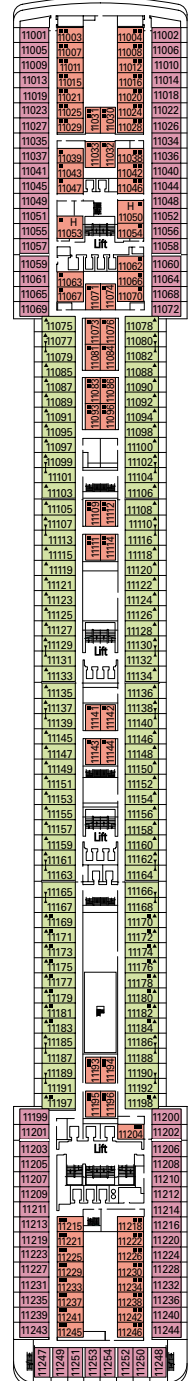

- 3rd bed available in Cat 1-2-3-4-5-9-10-11-12
- 4th bed available in Cat. 1-2-3-4-5-9-11

• All cabins have one double bed convertible to two single beds, except cabins for people with disabilities (H).
(This does not apply to cabin 15025.)

* Certain cabins have restricted views.

LEGEND

- ▲ Sofa bed
- ◆ Double sofa bed
- 3rd bed is a bunk bed
- 3rd & 4th beds are bunks
- ⌘ Connecting cabins
- H Cabin for people with disabilities

Data and descriptions are subject to change and will be verified at time of booking.

DECK 10
LIRA

DECK 9
VIOLA

DECK 8
ARPA

DECK 7
SAXOFONO

DECK 6
VIOLINO

DECK 5
PIANOFORTE

DECK PLAN & ACCOMMODATION

- Sport Deck 16
- Xilofono Deck 15
- Chitarra Deck 14
- Mandolino Deck 13
- Clarinetto Deck 12
- Flauto Deck 11
- Lira Deck 10
- Viola Deck 9
- Arpa Deck 8
- Saxofono Deck 7
- Violino Deck 6
- Pianoforte Deck 5
- Violoncello Deck 4

THE SAVANNAH BAR

THE SHAKER LOUNGE

TECHNICAL CHARACTERISTICS OF THE SHIP

GROSS TONNAGE	92.409 tons
LENGTH	293,80 m
BEAM	32,20 m
HEIGHT	59,64 m
DECKS	16, incl. 13 for guests
LIFTS	13
VOLTAGE (in cabin)	110/220 Volts
MAXIMUM SPEED	22,90 knots
STABILIZERS	Stabilized with 2 fins
NUMBER OF PASSENGERS	2.550 (on double basis)
NUMBER OF CABINS	1.275
CREW MEMBERS	about 1.054
POOLS	3, incl. 1 for children; 4 whirlpool baths
ENVIRONMENTAL TECHNOLOGY	Energy Saving and Monitoring System