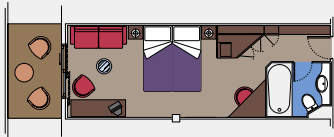

POOLS	Seats	Use	Surface (m ²)	Deck
LE PISCINE		Pool area		11 Debussy

CABIN TYPES

132 Balcony Suites

Balcony suites (≈27 m²)

Double bed.

Air conditioning, spacious wardrobe, bathroom with bathtub, TV, telephone, cable internet connection (for a fee), mini bar, safe deposit box.

2 Family Cabins

A bedroom area and a living area with up to 4 berths (22 m²)

Double bed can be converted into two single beds.

Air conditioning, bathroom with shower, TV, telephone, mini bar, safe deposit box.

371 Ocean View

Cabins with porthole (13 m²)

Double bed can be converted into two single beds.

Air conditioning, bathroom with shower, TV, telephone, mini bar, safe deposit box.

272 Inside

Inside cabins (13 m²)

Double bed can be converted into two single beds.

Air conditioning, bathroom with shower, TV, telephone, mini bar, safe deposit box.

4 Cabins for people with disabilities

Inside (21 m²)

Single beds.

Air conditioning, bathroom with shower, TV, telephone, mini bar, safe deposit box.