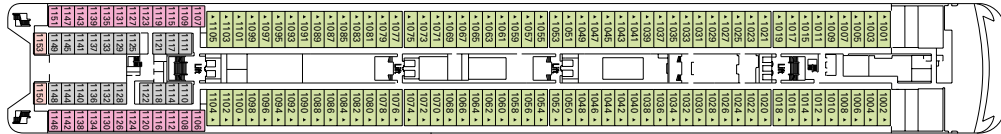

* Certain cabins have restricted views.

LEGEND

- ▲ Sofa bed
- 3rd bed is a bunk bed
- 3rd and 4th beds are bunks
- H Cabin for people with disabilities
- F.C. Family Cabin

Data and descriptions are subject to change and will be verified at time of booking.

777 Cabins - 2199 Guests

DECK 13 DECK GAMES / SCHUBERT

DECK 12 BIZET

DECK 11 DEBUSSY

DECK 10 SIBELIUS

DECK 9 TCHAIKOVSKI

DECK 8 BACH

DECK 7 BRAHMS

DECK 6 MOZART

DECK 5 BEETHOVEN

COMMON SERVICES, RESTAURANTS & BARS

RECEPTION

CAFÉ LE BAROQUE

LA TERRAZZA BUFFET

TECHNICAL CHARACTERISTICS OF THE SHIP

GROSS TONNAGE	58.625 tons
LENGTH	251,25 m
BEAM	28,80 m
HEIGHT	54 m
DECKS	13, incl. 9 for guests
LIFTS	9
VOLTAGE (in cabin)	110/220 Volts
MAXIMUM SPEED	21,70 knots
STABILIZERS	Stabilized with 2 fins
NUMBER OF PASSENGERS	1.554 (on double basis)
NUMBER OF CABINS	777
CREW MEMBERS	about 765
POOLS	2, both with child-appropriate areas; 2 whirlpools baths

VARIOUS SERVICES	Seats	Use	Surface (m ²)	Deck
MEDICAL CENTER		Medical center	107	7 Brahms
RECEPTION	136	Reception, guest service	490	5 Beethoven
SHORE EXCURSIONS		Excursion office	40	5 Beethoven

CONFERENCE ROOMS	Seats	Stage / Dance floor dimensions (m ²)		Surface (m ²)	Deck
PASHA CLUB DISCO	215	-	40	739	12 Bizet
SINFONIA BUSINESS CENTER	165	6	-	394	6 Mozart
SINFONIA LOUNGE	383	-	18	750	7 Brahms
TEATRO SAN CARLO	557	115	-	1.135	5 Beethoven / 6 Mozart