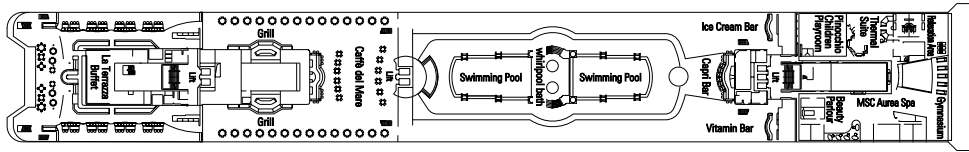

777 Cabins - 2199 Guests

DECK 13 DECK GAMES / SCHUBERT

DECK 12 BIZET

DECK 11 DEBUSSY

DECK 10 SIBELIUS

DECK 9 TCHAIKOVSKI

DECK 8 BACH

DECK 7 BRAHMS

DECK 6 MOZART

DECK 5 BEETHOVEN

COMMON SERVICES, RESTAURANTS & BARS

RECEPTION

CAFÉ LE BAROQUE

LA TERRAZZA BUFFET

TECHNICAL CHARACTERISTICS OF THE SHIP

GROSS TONNAGE	58.625 tons
LENGTH	251,25 m
BEAM	28,80 m
HEIGHT	54 m
DECKS	13, incl. 9 for guests
LIFTS	9
VOLTAGE (in cabin)	110/220 Volts
MAXIMUM SPEED	21,70 knots
STABILIZERS	Stabilized with 2 fins
NUMBER OF PASSENGERS	1.554 (on double basis)
NUMBER OF CABINS	777
CREW MEMBERS	about 765
POOLS	2, both with child-appropriate areas; 2 whirlpools baths

VARIOUS SERVICES	Seats	Use	Surface (m ²)	Deck
MEDICAL CENTER		Medical center	107	7 Brahms
RECEPTION	136	Reception, guest service	490	5 Beethoven
SHORE EXCURSIONS		Excursion office	40	5 Beethoven

CONFERENCE ROOMS	Seats	Stage / Dance floor dimensions (m ²)		Surface (m ²)	Deck
PASHA CLUB DISCO	215	-	40	739	12 Bizet
SINFONIA BUSINESS CENTER	165	6	-	394	6 Mozart
SINFONIA LOUNGE	383	-	18	750	7 Brahms
TEATRO SAN CARLO	557	115	-	1.135	5 Beethoven / 6 Mozart