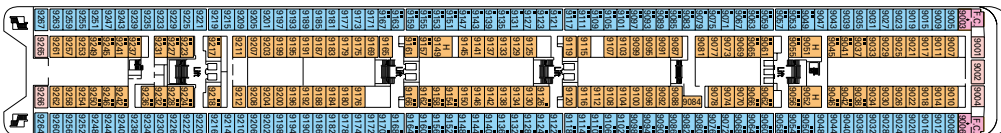

777 Cabins - 2199 Guests

DECK 13 DECK GAMES / SCHUBERT

DECK 12 BIZET

DECK 11 DEBUSSY

DECK 10 SIBELIUS

DECK 9 TCHAIKOVSKI

DECK 8 BACH

DECK 7 BRAHMS

DECK 6 MOZART

DECK 5 BEETHOVEN

COMMON SERVICES, RESTAURANTS & BARS

RECEPTION

CAFÉ LE BAROQUE

LA TERRAZZA BUFFET

TECHNICAL CHARACTERISTICS OF THE SHIP

GROSS TONNAGE	58.625 tons
LENGTH	251,25 m
BEAM	28,80 m
HEIGHT	54 m
DECKS	13, incl. 9 for guests
LIFTS	9
VOLTAGE (in cabin)	110/220 Volts
MAXIMUM SPEED	21,70 knots
STABILIZERS	Stabilized with 2 fins
NUMBER OF PASSENGERS	1.554 (on double basis)
NUMBER OF CABINS	777
CREW MEMBERS	about 765
POOLS	2, both with child-appropriate areas; 2 whirlpools baths

VARIOUS SERVICES	Seats	Use	Surface (m ²)	Deck
MEDICAL CENTER		Medical center	107	7 Brahms
RECEPTION	136	Reception, guest service	490	5 Beethoven
SHORE EXCURSIONS		Excursion office	40	5 Beethoven

CONFERENCE ROOMS	Seats	Stage / Dance floor dimensions (m ²)		Surface (m ²)	Deck
PASHA CLUB DISCO	215	-	40	739	12 Bizet
SINFONIA BUSINESS CENTER	165	6	-	394	6 Mozart
SINFONIA LOUNGE	383	-	18	750	7 Brahms
TEATRO SAN CARLO	557	115	-	1.135	5 Beethoven / 6 Mozart