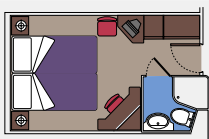

- 3rd bed available in Cat. 1-2-3-4-7-8-9-10-11
- 4th bed available in Cat. 1-2-3-4-8-9-10

- All cabins have one double bed convertible to two single beds, except cabins for people with disabilities (H).

2 Family Cabins

A bedroom area and a living area with up to 4 berths (22 m²)

Double bed can be converted into two single beds.

Air conditioning, bathroom with shower, TV, telephone, mini bar, safe deposit box.

371 Ocean View

Cabins with porthole (13 m²)

Double bed can be converted into two single beds.

Air conditioning, bathroom with shower, TV, telephone, mini bar, safe deposit box.

272 Inside

Inside cabins (13 m²)

Double bed can be converted into two single beds.

Air conditioning, bathroom with shower, TV, telephone, mini bar, safe deposit box.

4 Cabins for people with disabilities

Inside (21 m²)

Single beds.

Air conditioning, bathroom with shower, TV, telephone, mini bar, safe deposit box.