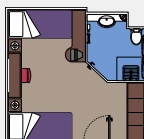

Double bed can be converted into two single beds.

Air conditioning, bathroom with shower, TV, telephone, mini bar, safe deposit box.

4 Cabins for people with disabilities

Inside (21 m²)

Single beds.

Air conditioning, bathroom with shower, TV, telephone, mini bar, safe deposit box.

FACILITIES FOR PEOPLE WITH DISABILITIES

Available categories	cat. 3, 4
Cabin door width	88 cm
Bathroom door width	88 cm
Size of cabin (floor space)	21 m ²
Size of bathroom	2,5 m ²
Is there a fold-down seat in the shower?	Yes
Height of seat from the floor	45 cm
Does the WC seat have grab rails?	Yes
Are wheelchairs available on board?	In limited numbers on request
Are all decks/public areas accessible?	Yes
Are all lifeboats wheelchair-accessible?	Yes
Do the elevators have deck indicators?	Yes
Can severely visually impaired/blind guests be catered for on the cruise?	Only with full-time carer