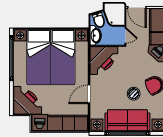

POOLS	Seats	Use	Surface (m ²)	Deck
LE PISCINE		Pool area		11 Debussy

CABIN TYPES

132 Balcony Suites

Balcony suites (≈27 m²)

Double bed.

Air conditioning, spacious wardrobe, bathroom with bathtub, TV, telephone, cable internet connection (for a fee), mini bar, safe deposit box.

2 Family Cabins

A bedroom area and a living area with up to 4 berths (22 m²)

Double bed can be converted into two single beds.

Air conditioning, bathroom with shower, TV, telephone, mini bar, safe deposit box.

371 Ocean View

Cabins with porthole (13 m²)

Double bed can be converted into two single beds.

Air conditioning, bathroom with shower, TV, telephone, mini bar, safe deposit box.

272 Inside

Inside cabins (13 m²)

Double bed can be converted into two single beds.

Air conditioning, bathroom with shower, TV, telephone, mini bar, safe deposit box.

4 Cabins for people with disabilities

Inside (21 m²)

Single beds.

Air conditioning, bathroom with shower, TV, telephone, mini bar, safe deposit box.