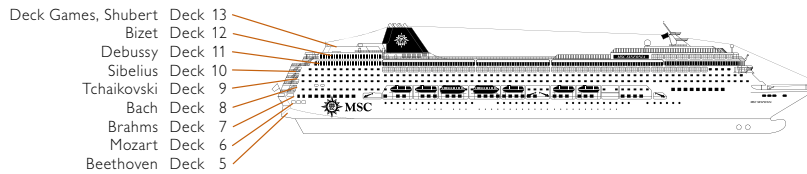

DECK PLAN & ACCOMMODATION

CABINS CATEGORIES

1 Inside	4 Inside	7 Ocean View	10 Ocean View
2 Inside	5 Inside	8 Ocean View	11 Balcony Suite
3 Inside	6 Ocean View	9 Ocean View	

- 3rd bed available in Cat. 1-2-3-4-7-8-9-10-11
- 4th bed available in Cat. 1-2-3-4-8-9-10

- All cabins have one double bed convertible to two single beds, except cabins for people with disabilities (H).

* Certain cabins have restricted views.

LEGEND

- ▲ Sofa bed
- 3rd bed is a bunk bed
- 3rd and 4th beds are bunks
- H Cabin for people with disabilities
- F.C. Family Cabin

Data and descriptions are subject to change and will be verified at time of booking.

777 Cabins - 2199 Guests

DECK 13 DECK GAMES / SCHUBERT