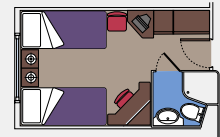

POOLS	Seats	Use	Surface (m ²)	Deck
LE PISCINE		Pool area		11 Debussy

CABIN TYPES

132 Balcony Suites

Balcony suites (≈27 m²)

Double bed.

Air conditioning, spacious wardrobe, bathroom with bathtub, TV, telephone, cable internet connection (for a fee), mini bar, safe deposit box.

2 Family Cabins

A bedroom area and a living area with up to 4 berths (22 m²)

Double bed can be converted into two single beds.

Air conditioning, bathroom with shower, TV, telephone, mini bar, safe deposit box.

371 Ocean View

Cabins with porthole (13 m²)

Double bed can be converted into two single beds.

Air conditioning, bathroom with shower, TV, telephone, mini bar, safe deposit box.

272 Inside

Inside cabins (13 m²)

Double bed can be converted into two single beds.

Air conditioning, bathroom with shower, TV, telephone, mini bar, safe deposit box.

4 Cabins for people with disabilities

Inside (21 m²)

Single beds.

Air conditioning, bathroom with shower, TV, telephone, mini bar, safe deposit box.