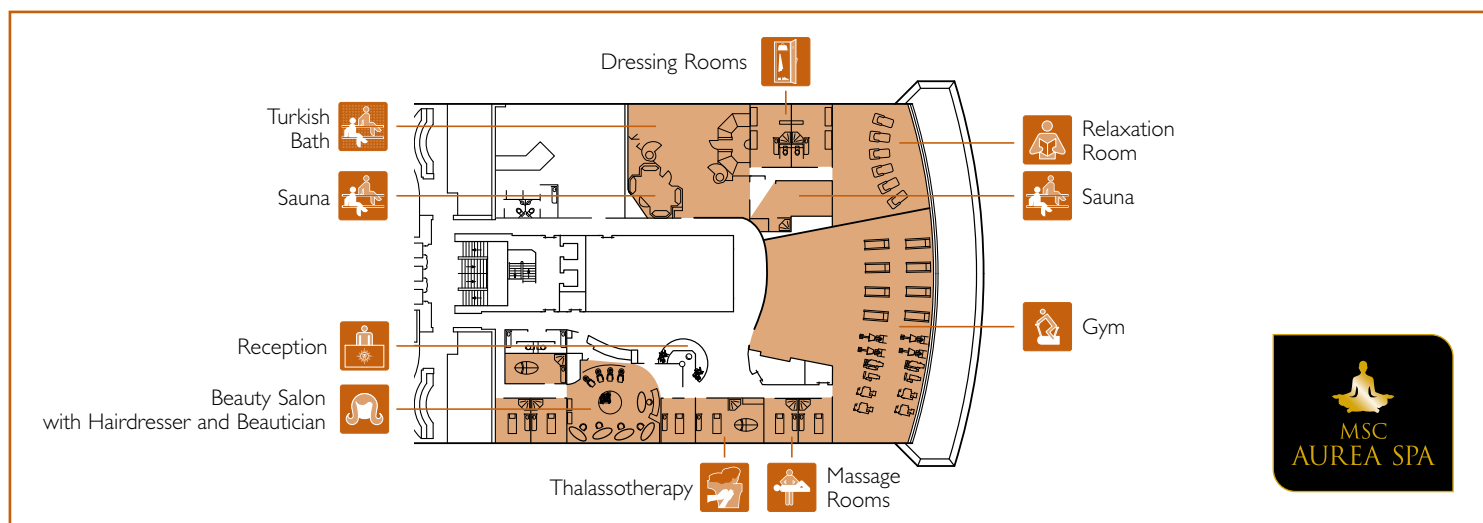

ENTERTAINMENT FOR CHILDREN & TEENS	Seats	Use	Surface (m²)	Deck
GALAXY VIDEO GAMES		Video games room	50	12 Bizet
PINOCCHIO		Children playroom	112	11 Debussy
THE PLANET	11	Teenagers club	95	12 Bizet

SPA & RELAX	Seats	Use	Surface (m²)	Deck
MSC AUREA SPA		Beauty farm, beauty parlour, fitness center	943	11 Debussy
SOLARIUM		Solarium	742	13 Schubert

SPORT ACTIVITIES	Seats	Use	Surface (m²)	Deck
GOLF SIMULATOR		Golf simulator	300	13 Schubert
MINIGOLF		Minigolf	270	13 Deck Games
POWER WALKING TRACK		Power walking track of 200 m.	1.200	12 Bizet
SHUFFLEBOARD		Shuffleboard	40	13 Deck Games
SPORT CENTER		Tennis court, basketball, volleyball, five-a-side football	337	13 Deck Games

POOLS	Seats	Use	Surface (m²)	Deck
LE PISCINE		Pool area		11 Debussy