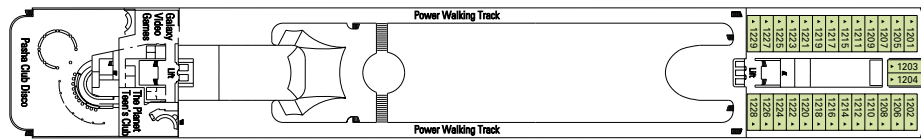

* Certain cabins have restricted views.

LEGEND

- ▲ Sofa bed
- 3rd bed is a bunk bed
- 3rd and 4th beds are bunks
- H Cabin for people with disabilities
- F.C. Family Cabin

Data and descriptions are subject to change and will be verified at time of booking.

777 Cabins - 2199 Guests

DECK 13 DECK GAMES / SCHUBERT

DECK 12 BIZET

DECK 11 DEBUSSY

DECK 10 SIBELIUS

DECK 9 TCHAIKOVSKI

DECK 8 BACH

DECK 7 BRAHMS

DECK 6 MOZART

DECK 5 BEETHOVEN

COMMON SERVICES, RESTAURANTS & BARS

RECEPTION

CAFÉ LE BAROQUE

LA TERRAZZA BUFFET

TECHNICAL CHARACTERISTICS OF THE SHIP

GROSS TONNAGE	58.625 tons
LENGTH	251,25 m
BEAM	28,80 m
HEIGHT	54 m
DECKS	13, incl. 9 for guests
LIFTS	9
VOLTAGE (in cabin)	110/220 Volts
MAXIMUM SPEED	21,70 knots
STABILIZERS	Stabilized with 2 fins
NUMBER OF PASSENGERS	1.554 (on double basis)
NUMBER OF CABINS	777
CREW MEMBERS	about 765
POOLS	2, both with child-appropriate areas; 2 whirlpools baths

VARIOUS SERVICES	Seats	Use	Surface (m ²)	Deck
MEDICAL CENTER		Medical center	107	7 Brahms
RECEPTION	136	Reception, guest service	490	5 Beethoven
SHORE EXCURSIONS		Excursion office	40	5 Beethoven

CONFERENCE ROOMS	Seats	Stage / Dance floor dimensions (m ²)		Surface (m ²)	Deck
PASHA CLUB DISCO	215	-	40	739	12 Bizet
SINFONIA BUSINESS CENTER	165	6	-	394	6 Mozart
SINFONIA LOUNGE	383	-	18	750	7 Brahms
TEATRO SAN CARLO	557	115	-	1.135	5 Beethoven / 6 Mozart