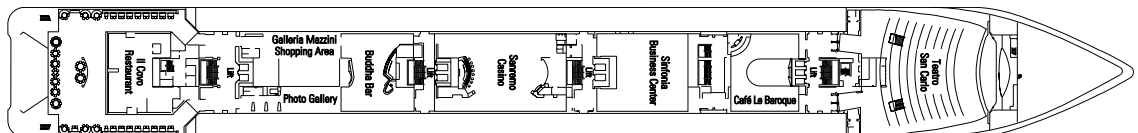

777 Cabins - 2199 Guests

DECK 13 DECK GAMES / SCHUBERT

DECK 12 BIZET

DECK 11 DEBUSSY

DECK 10 SIBELIUS

DECK 9 TCHAIKOVSKI

DECK 8 BACH

DECK 7 BRAHMS

DECK 6 MOZART

DECK 5 BEETHOVEN

COMMON SERVICES, RESTAURANTS & BARS

RECEPTION

CAFÉ LE BAROQUE

LA TERRAZZA BUFFET

TECHNICAL CHARACTERISTICS OF THE SHIP

GROSS TONNAGE	58.625 tons
LENGTH	251,25 m
BEAM	28,80 m
HEIGHT	54 m
DECKS	13, incl. 9 for guests
LIFTS	9
VOLTAGE (in cabin)	110/220 Volts
MAXIMUM SPEED	21,70 knots
STABILIZERS	Stabilized with 2 fins
NUMBER OF PASSENGERS	1.554 (on double basis)
NUMBER OF CABINS	777
CREW MEMBERS	about 765
POOLS	2, both with child-appropriate areas; 2 whirlpools baths

VARIOUS SERVICES	Seats	Use	Surface (m ²)	Deck
MEDICAL CENTER		Medical center	107	7 Brahms
RECEPTION	136	Reception, guest service	490	5 Beethoven
SHORE EXCURSIONS		Excursion office	40	5 Beethoven

CONFERENCE ROOMS	Seats	Stage / Dance floor dimensions (m ²)		Surface (m ²)	Deck
PASHA CLUB DISCO	215	-	40	739	12 Bizet
SINFONIA BUSINESS CENTER	165	6	-	394	6 Mozart
SINFONIA LOUNGE	383	-	18	750	7 Brahms
TEATRO SAN CARLO	557	115	-	1.135	5 Beethoven / 6 Mozart