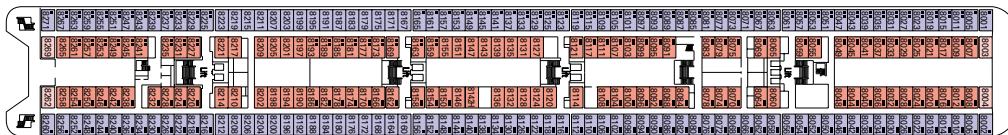

777 Cabins - 2199 Guests

DECK 13 DECK GAMES / SCHUBERT

DECK 12 BIZET

DECK 11 DEBUSSY

DECK 10 SIBELIUS

DECK 9 TCHAIKOVSKI

DECK 8 BACH

DECK 7 BRAHMS

DECK 6 MOZART

DECK 5 BEETHOVEN

COMMON SERVICES, RESTAURANTS & BARS

RECEPTION

CAFÉ LE BAROQUE

LA TERRAZZA BUFFET

TECHNICAL CHARACTERISTICS OF THE SHIP

GROSS TONNAGE	58.625 tons
LENGTH	251,25 m
BEAM	28,80 m
HEIGHT	54 m
DECKS	13, incl. 9 for guests
LIFTS	9
VOLTAGE (in cabin)	110/220 Volts
MAXIMUM SPEED	21,70 knots
STABILIZERS	Stabilized with 2 fins
NUMBER OF PASSENGERS	1.554 (on double basis)
NUMBER OF CABINS	777
CREW MEMBERS	about 765
POOLS	2, both with child-appropriate areas; 2 whirlpools baths

VARIOUS SERVICES	Seats	Use	Surface (m ²)	Deck
MEDICAL CENTER		Medical center	107	7 Brahms
RECEPTION	136	Reception, guest service	490	5 Beethoven
SHORE EXCURSIONS		Excursion office	40	5 Beethoven

CONFERENCE ROOMS	Seats	Stage / Dance floor dimensions (m ²)		Surface (m ²)	Deck
PASHA CLUB DISCO	215	-	40	739	12 Bizet
SINFONIA BUSINESS CENTER	165	6	-	394	6 Mozart
SINFONIA LOUNGE	383	-	18	750	7 Brahms
TEATRO SAN CARLO	557	115	-	1.135	5 Beethoven / 6 Mozart