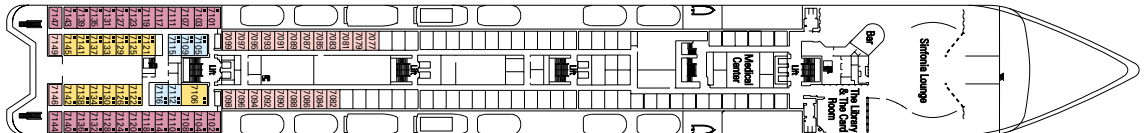

777 Cabins - 2199 Guests

DECK 13 DECK GAMES / SCHUBERT

DECK 12 BIZET

DECK 11 DEBUSSY

DECK 10 SIBELIUS

DECK 9 TCHAIKOVSKI

DECK 8 BACH

DECK 7 BRAHMS

DECK 6 MOZART

DECK 5 BEETHOVEN

COMMON SERVICES, RESTAURANTS & BARS

RECEPTION

CAFÉ LE BAROQUE

LA TERRAZZA BUFFET

TECHNICAL CHARACTERISTICS OF THE SHIP

GROSS TONNAGE	58.625 tons
LENGTH	251,25 m
BEAM	28,80 m
HEIGHT	54 m
DECKS	13, incl. 9 for guests
LIFTS	9
VOLTAGE (in cabin)	110/220 Volts
MAXIMUM SPEED	21,70 knots
STABILIZERS	Stabilized with 2 fins
NUMBER OF PASSENGERS	1.554 (on double basis)
NUMBER OF CABINS	777
CREW MEMBERS	about 765
POOLS	2, both with child-appropriate areas; 2 whirlpools baths

VARIOUS SERVICES	Seats	Use	Surface (m ²)	Deck
MEDICAL CENTER		Medical center	107	7 Brahms
RECEPTION	136	Reception, guest service	490	5 Beethoven
SHORE EXCURSIONS		Excursion office	40	5 Beethoven

CONFERENCE ROOMS	Seats	Stage / Dance floor dimensions (m ²)		Surface (m ²)	Deck
PASHA CLUB DISCO	215	-	40	739	12 Bizet
SINFONIA BUSINESS CENTER	165	6	-	394	6 Mozart
SINFONIA LOUNGE	383	-	18	750	7 Brahms
TEATRO SAN CARLO	557	115	-	1.135	5 Beethoven / 6 Mozart