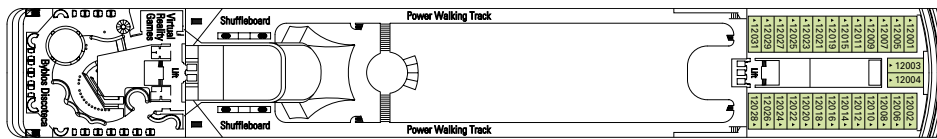

LEGEND

- ▲ Sofa bed
- 3rd bed is a bunk bed
- 3rd and 4th beds are bunks
- ✕ Connecting cabins
- H Cabin for people with disabilities
- F.C. Family Cabin

Data and descriptions are subject to change and will be verified at time of booking.

MINIGOLF DECK 13
SUN DECK

DECK 12
LA BOHÈME

DECK 11
TOSCA

DECK 10
TURANDOT

DECK 9
NORMA

DECK 8
LA TRAVIATA

DECK 7
RIGOLETTO

DECK 6
OTELLO

DECK 5
AIDA

COMMON SERVICES, RESTAURANTS & BARS

LA CARAVELLA

SOTTO VENTO PUB

RECEPTION

TECHNICAL CHARACTERISTICS OF THE SHIP

GROSS TONNAGE	59.058 tons
LENGTH	251,25 m
BEAM	28,80 m
HEIGHT	54 m
DECKS	13, incl. 9 for guests
LIFTS	9
VOLTAGE (in cabin)	110/220 Volts
MAXIMUM SPEED	21,70 knots
STABILIZERS	Stabilized with 2 fins
NUMBER OF PASSENGERS	1.712 (on double basis)
NUMBER OF CABINS	856
CREW MEMBERS	about 728
POOLS	2, both with child-appropriate areas; 2 whirlpool baths