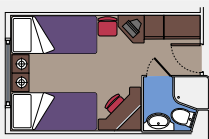

28 Balcony Suites

Balcony suites (≈27 m²)

Double bed can be converted into two single beds.

Air conditioning, spacious wardrobe, bathroom with bathtub, TV, telephone, cable internet connection (for a fee), mini bar, safe deposit box.

2 Family Cabins

A bedroom area and a living area with up to 4 berths (22 m²)

Double bed can be converted into two single beds.

Air conditioning, bathroom with shower, TV, telephone, mini bar, safe deposit box.

172 Balcony Cabins

Balcony cabins (from ≈15 to ≈16 m²)

Double bed can be converted into two single beds.

Air conditioning, bathroom with shower, TV, telephone, mini bar, safe deposit box.

295 Ocean View

Cabins with porthole (13 m²)

Double bed can be converted into two single beds.

Air conditioning, bathroom with shower, TV, telephone, mini bar, safe deposit box.

354 Inside

Inside cabins (13 m²)

Double bed can be converted into two single beds.