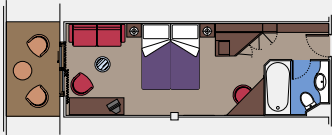

Height of seat from the floor	48 cm
Does the WC seat have grab rails?	Yes
Are wheelchairs available on board?	In limited numbers on request
Are all decks/public areas accessible?	Yes
Are all lifeboats wheelchair-accessible?	Yes
Do the elevators have deck indicators?	Yes
Can severely visually impaired/blind guests be catered for on the cruise?	Only with full-time carer

28 Balcony Suites

Balcony suites (≈27 m²)

Double bed can be converted into two single beds.

Air conditioning, spacious wardrobe, bathroom with bathtub, TV, telephone, cable internet connection (for a fee), mini bar, safe deposit box.