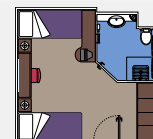

Single beds.

Air conditioning, bathroom with shower, TV, telephone, mini bar, safe deposit box.