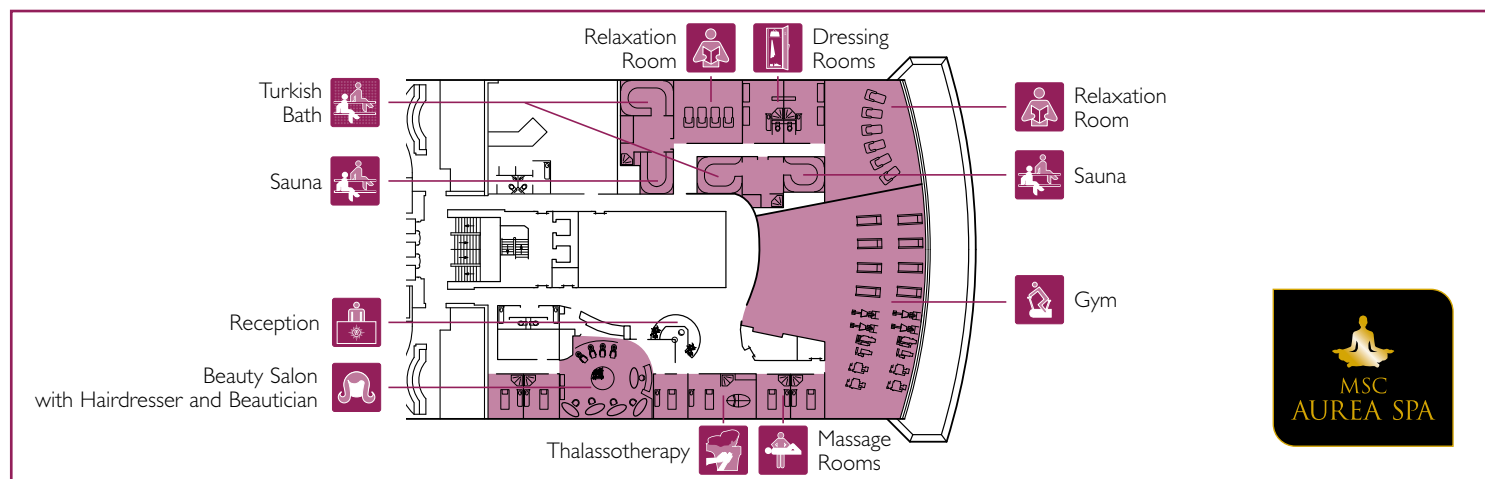

ENTERTAINMENT, SPA & SPORTS

ENTERTAINMENT	Seats	Use	Surface (m²)	Deck
BEAUTY & COSMETICS		Perfumes & cosmetics	50	5 Aida
BYBLOS DISCOTECA	322	Discotheque, bar	739	12 La Bohème
CARUSO LOUNGE	334	Bar, shows, music, dance floor	750	7 Rigoletto
COTTON CLUB	155	Bar, music, dance floor	345	6 Otello
CYBER CAFÉ	7 workstation	Internet point	150	6 Otello
DUTY FREE SHOP		Tobaccos, liquors & snack	50	5 Aida
GALLERY		Sunglasses, watches & fashion jewellery	60	5 Aida
GIOIELLERIA		Jewellery & deluxe accessories	60	5 Aida
LEI & LUI BOUTIQUE		Fashion boutique (men, women & kids)	40	5 Aida
MONTECARLO CASINO	119	Table games, slot machines, bar	460	6 Otello
PHOTO GALLERY		Photo gallery	70	6 Otello
PHOTO SHOP		Photo shop	45	6 Otello
TEATRO DELL'OPERA	713	Theatre, shows, conferences	1.135	5 Aida / 6 Otello
THE CARD ROOM & THE LIBRARY	33	Library, reading room, card room	50	7 Rigoletto
VIA CONDOTTI		Shopping area	100	5 Aida

ENTERTAINMENT FOR CHILDREN & TEENS	Seats	Use	Surface (m²)	Deck
BUFFALO BILL		Children playroom	110	11 Tosca
VIRTUAL REALITY GAMES		Video games room	50	12 La Bohème

SPA & RELAX	Seats	Use	Surface (m²)	Deck
MSC AUREA SPA		Beauty farm, beauty parlour, fitness center	943	11 Tosca
SOLARIUM		Solarium	742	Sun Deck

SPORT ACTIVITIES	Seats	Use	Surface (m²)	Deck
MINIGOLF		Minigolf		13 Minigolf
POWER WALKING TRACK		Power walking track of 200 m.	1.200	12 la Bohème
SHUFFLEBOARD		Shuffleboard	20	12 la Bohème

POOLS	Seats	Use	Surface (m²)	Deck
LE PISCINE		Pool area		11 Tosca