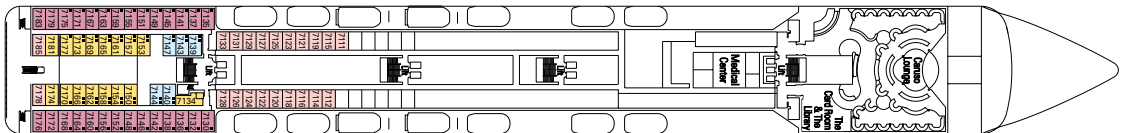

LEGEND

- ▲ Sofa bed
- 3rd bed is a bunk bed
- 3rd and 4th beds are bunks
- ✕ Connecting cabins
- H Cabin for people with disabilities
- F.C. Family Cabin

Data and descriptions are subject to change and will be verified at time of booking.

MINIGOLF DECK 13
SUN DECK

DECK 12
LA BOHÈME

DECK 11
TOSCA

DECK 10
TURANDOT

DECK 9
NORMA

DECK 8
LA TRAVIATA

DECK 7
RIGOLETTO

DECK 6
OTELLO

DECK 5
AIDA

COMMON SERVICES, RESTAURANTS & BARS

LA CARAVELLA

SOTTO VENTO PUB

RECEPTION

TECHNICAL CHARACTERISTICS OF THE SHIP

GROSS TONNAGE	59.058 tons
LENGTH	251,25 m
BEAM	28,80 m
HEIGHT	54 m
DECKS	13, incl. 9 for guests
LIFTS	9
VOLTAGE (in cabin)	110/220 Volts
MAXIMUM SPEED	21,70 knots
STABILIZERS	Stabilized with 2 fins
NUMBER OF PASSENGERS	1.712 (on double basis)
NUMBER OF CABINS	856
CREW MEMBERS	about 728
POOLS	2, both with child-appropriate areas; 2 whirlpool baths

VARIOUS SERVICES	Seats	Use	Surface (m ²)	Deck
MEDICAL CENTER		Medical center	107	7 Rigoletto
RECEPTION	160	Reception, guest service	1.117	5 Aida
SHORE EXCURSION		Excursion office	40	5 Aida

CONFERENCE ROOMS	Seats	Stage / Dance floor dimensions (m ²)		Surface (m ²)	Deck
BYBLOS DISCOTECA	322	-	40	739	12 La Bohème
CARUSO LOUNGE	334	-	18	750	7 Rigoletto
COTTON CLUB	155	-	26	345	6 Otello
TEATRO DELL'OPERA	713	115	-	1.135	5 Aida / 6 Otello