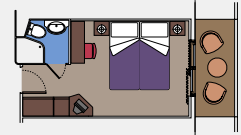

28 Balcony Suites

Balcony suites (≈27 m²)

Double bed can be converted into two single beds.

Air conditioning, spacious wardrobe, bathroom with bathtub, TV, telephone, cable internet connection (for a fee), mini bar, safe deposit box.

2 Family Cabins

A bedroom area and a living area with up to 4 berths (22 m²)

Double bed can be converted into two single beds.

Air conditioning, bathroom with shower, TV, telephone, mini bar, safe deposit box.

172 Balcony Cabins

Balcony cabins (from ≈15 to ≈16 m²)

Double bed can be converted into two single beds.

Air conditioning, bathroom with shower, TV, telephone, mini bar, safe deposit box.

295 Ocean View

Cabins with porthole (13 m²)

Double bed can be converted into two single beds.

Air conditioning, bathroom with shower, TV, telephone, mini bar, safe deposit box.

354 Inside

Inside cabins (13 m²)

Double bed can be converted into two single beds.