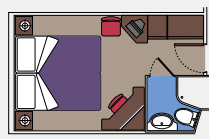

Double bed can be converted into two single beds.

Air conditioning, bathroom with shower, TV, telephone, mini bar, safe deposit box.