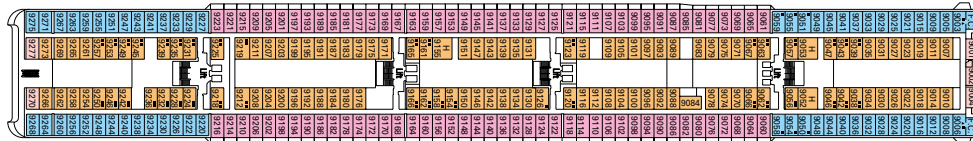

LEGEND

- ▲ Sofa bed
- 3rd bed is a bunk bed
- 3rd and 4th beds are bunks
- ✕ Connecting cabins
- H Cabin for people with disabilities
- F.C. Family Cabin

Data and descriptions are subject to change and will be verified at time of booking.

MINIGOLF DECK 13
SUN DECK

DECK 12
LA BOHÈME

DECK 11
TOSCA

DECK 10
TURANDOT

DECK 9
NORMA

DECK 8
LA TRAVIATA

DECK 7
RIGOLETTO

DECK 6
OTELLO

DECK 5
AIDA

COMMON SERVICES, RESTAURANTS & BARS

LA CARAVELLA

SOTTO VENTO PUB

RECEPTION

TECHNICAL CHARACTERISTICS OF THE SHIP

GROSS TONNAGE	59.058 tons
LENGTH	251,25 m
BEAM	28,80 m
HEIGHT	54 m
DECKS	13, incl. 9 for guests
LIFTS	9
VOLTAGE (in cabin)	110/220 Volts
MAXIMUM SPEED	21,70 knots
STABILIZERS	Stabilized with 2 fins
NUMBER OF PASSENGERS	1.712 (on double basis)
NUMBER OF CABINS	856
CREW MEMBERS	about 728
POOLS	2, both with child-appropriate areas; 2 whirlpool baths

VARIOUS SERVICES	Seats	Use	Surface (m ²)	Deck
MEDICAL CENTER		Medical center	107	7 Rigoletto
RECEPTION	160	Reception, guest service	1.117	5 Aida
SHORE EXCURSION		Excursion office	40	5 Aida

CONFERENCE ROOMS	Seats	Stage / Dance floor dimensions (m ²)		Surface (m ²)	Deck
BYBLOS DISCOTECA	322	-	40	739	12 La Bohème
CARUSO LOUNGE	334	-	18	750	7 Rigoletto
COTTON CLUB	155	-	26	345	6 Otello
TEATRO DELL'OPERA	713	115	-	1.135	5 Aida / 6 Otello