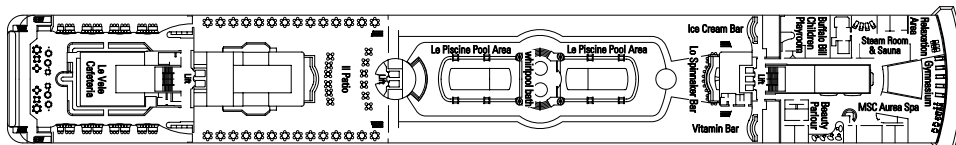

LEGEND

- ▲ Sofa bed
- 3rd bed is a bunk bed
- 3rd and 4th beds are bunks
- ✕ Connecting cabins
- H Cabin for people with disabilities
- F.C. Family Cabin

Data and descriptions are subject to change and will be verified at time of booking.

MINIGOLF DECK 13
SUN DECK

DECK 12
LA BOHÈME

DECK 11
TOSCA

DECK 10
TURANDOT

DECK 9
NORMA

DECK 8
LA TRAVIATA

DECK 7
RIGOLETTO

DECK 6
OTELLO

DECK 5
AIDA

COMMON SERVICES, RESTAURANTS & BARS

LA CARAVELLA

SOTTO VENTO PUB

RECEPTION

TECHNICAL CHARACTERISTICS OF THE SHIP

GROSS TONNAGE	59.058 tons
LENGTH	251,25 m
BEAM	28,80 m
HEIGHT	54 m
DECKS	13, incl. 9 for guests
LIFTS	9
VOLTAGE (in cabin)	110/220 Volts
MAXIMUM SPEED	21,70 knots
STABILIZERS	Stabilized with 2 fins
NUMBER OF PASSENGERS	1.712 (on double basis)
NUMBER OF CABINS	856
CREW MEMBERS	about 728
POOLS	2, both with child-appropriate areas; 2 whirlpool baths

VARIOUS SERVICES	Seats	Use	Surface (m ²)	Deck
MEDICAL CENTER		Medical center	107	7 Rigoletto
RECEPTION	160	Reception, guest service	1.117	5 Aida
SHORE EXCURSION		Excursion office	40	5 Aida

CONFERENCE ROOMS	Seats	Stage / Dance floor dimensions (m ²)		Surface (m ²)	Deck
BYBLOS DISCOTECA	322	-	40	739	12 La Bohème
CARUSO LOUNGE	334	-	18	750	7 Rigoletto
COTTON CLUB	155	-	26	345	6 Otello
TEATRO DELL'OPERA	713	115	-	1.135	5 Aida / 6 Otello