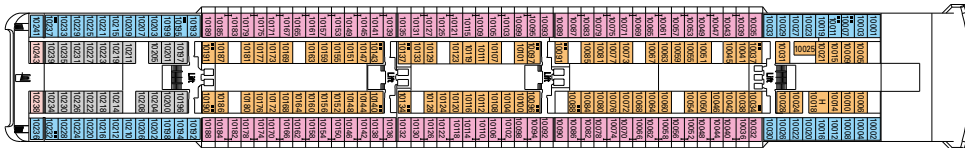

LEGEND

- ▲ Sofa bed
- 3rd bed is a bunk bed
- 3rd and 4th beds are bunks
- ✕ Connecting cabins
- H Cabin for people with disabilities
- F.C. Family Cabin

Data and descriptions are subject to change and will be verified at time of booking.

MINIGOLF DECK 13
SUN DECK

DECK 12
LA BOHÈME

DECK 11
TOSCA

DECK 10
TURANDOT

DECK 9
NORMA

DECK 8
LA TRAVIATA

DECK 7
RIGOLETTO

DECK 6
OTELLO

DECK 5
AIDA

COMMON SERVICES, RESTAURANTS & BARS

LA CARAVELLA

SOTTO VENTO PUB

RECEPTION

TECHNICAL CHARACTERISTICS OF THE SHIP

GROSS TONNAGE	59.058 tons
LENGTH	251,25 m
BEAM	28,80 m
HEIGHT	54 m
DECKS	13, incl. 9 for guests
LIFTS	9
VOLTAGE (in cabin)	110/220 Volts
MAXIMUM SPEED	21,70 knots
STABILIZERS	Stabilized with 2 fins
NUMBER OF PASSENGERS	1.712 (on double basis)
NUMBER OF CABINS	856
CREW MEMBERS	about 728
POOLS	2, both with child-appropriate areas; 2 whirlpool baths

VARIOUS SERVICES	Seats	Use	Surface (m ²)	Deck
MEDICAL CENTER		Medical center	107	7 Rigoletto
RECEPTION	160	Reception, guest service	1.117	5 Aida
SHORE EXCURSION		Excursion office	40	5 Aida

CONFERENCE ROOMS	Seats	Stage / Dance floor dimensions (m ²)		Surface (m ²)	Deck
BYBLOS DISCOTECA	322	-	40	739	12 La Bohème
CARUSO LOUNGE	334	-	18	750	7 Rigoletto
COTTON CLUB	155	-	26	345	6 Otello
TEATRO DELL'OPERA	713	115	-	1.135	5 Aida / 6 Otello