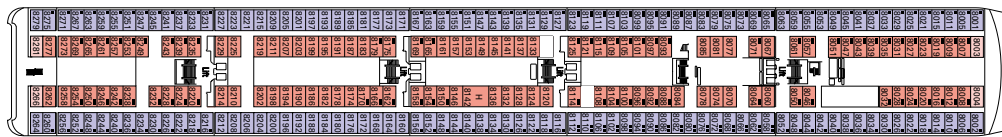

LEGEND

- ▲ Sofa bed
- 3rd bed is a bunk bed
- 3rd and 4th beds are bunks
- ✕ Connecting cabins
- H Cabin for people with disabilities
- F.C. Family Cabin

Data and descriptions are subject to change and will be verified at time of booking.

MINIGOLF DECK 13
SUN DECK

DECK 12
LA BOHÈME

DECK 11
TOSCA

DECK 10
TURANDOT

DECK 9
NORMA

DECK 8
LA TRAVIATA

DECK 7
RIGOLETTO

DECK 6
OTELLO

DECK 5
AIDA

COMMON SERVICES, RESTAURANTS & BARS

LA CARAVELLA

SOTTO VENTO PUB

RECEPTION

TECHNICAL CHARACTERISTICS OF THE SHIP

GROSS TONNAGE	59.058 tons
LENGTH	251,25 m
BEAM	28,80 m
HEIGHT	54 m
DECKS	13, incl. 9 for guests
LIFTS	9
VOLTAGE (in cabin)	110/220 Volts
MAXIMUM SPEED	21,70 knots
STABILIZERS	Stabilized with 2 fins
NUMBER OF PASSENGERS	1.712 (on double basis)
NUMBER OF CABINS	856
CREW MEMBERS	about 728
POOLS	2, both with child-appropriate areas; 2 whirlpool baths

VARIOUS SERVICES	Seats	Use	Surface (m ²)	Deck
MEDICAL CENTER		Medical center	107	7 Rigoletto
RECEPTION	160	Reception, guest service	1.117	5 Aida
SHORE EXCURSION		Excursion office	40	5 Aida

CONFERENCE ROOMS	Seats	Stage / Dance floor dimensions (m ²)		Surface (m ²)	Deck
BYBLOS DISCOTECA	322	-	40	739	12 La Bohème
CARUSO LOUNGE	334	-	18	750	7 Rigoletto
COTTON CLUB	155	-	26	345	6 Otello
TEATRO DELL'OPERA	713	115	-	1.135	5 Aida / 6 Otello