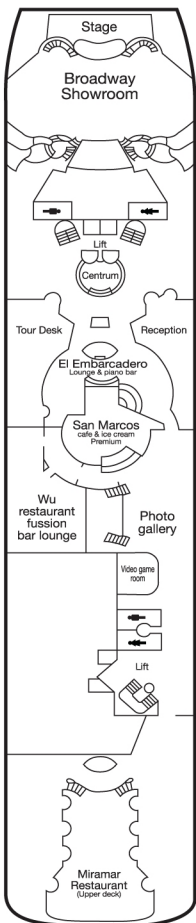

- RT** Royal Suite with Balcony
- ST** Suite Deluxe with Balcony
- JT** Junior Suite with Balcony
- A** Outside Deluxe
- B** Outside Superior
- C** Outside Superior
- D** Outside Superior
- E** Outside Superior
- F** Outside
- G** Outside (p.v.)\*
- H** Inside Superior
- I** Inside Superior
- J** Inside Superior
- K** Inside
- L** Inside

\* (p.v.): partial view  
 Cabins 7186, 7188, 7690, 7688, 7686, 8686 and 9684 have no living room.

- Double bed (convertible into two single beds).
- Double bed.

- Double bed (convertible into two single beds).  
Max occupancy 3 passengers with a single sofa bed.
- Double bed (convertible into two single beds).  
Max occupancy 4 passengers with two single upper bunks or a double sofa bed or single sofa bed + one upper bunk.

- Handicapped cabins.
- Connecting cabins.

DECK 3

DECK 4

DECK 5

DECK 6

DECK 7

DECK 8

DECK 9

DECK 10

DECK 11