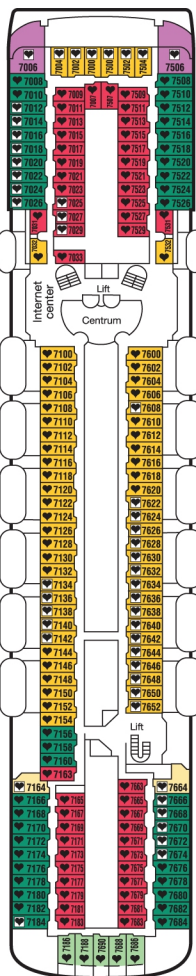

- RT** Royal Suite with Balcony
- ST** Suite Deluxe with Balcony
- JT** Junior Suite with Balcony
- A** Outside Deluxe
- B** Outside Superior
- C** Outside Superior
- D** Outside Superior
- E** Outside Superior
- F** Outside
- G** Outside (p.v.)\*
- H** Inside Superior
- I** Inside Superior
- J** Inside Superior
- K** Inside
- L** Inside

\* (p.v.): partial view  
 Cabins 7186, 7188, 7690, 7688, 7686, 8686 and 9684 have no living room.

- Double bed (convertible into two single beds).
- Double bed.

- Double bed (convertible into two single beds).  
Max occupancy 3 passengers with a single sofa bed.
- Double bed (convertible into two single beds).  
Max occupancy 4 passengers with two single upper bunks or a double sofa bed or single sofa bed + one upper bunk.

- Handicapped cabins.
- Connecting cabins.

DECK 3

DECK 4

DECK 5

DECK 6

DECK 7

DECK 8

DECK 9

DECK 10

DECK 11