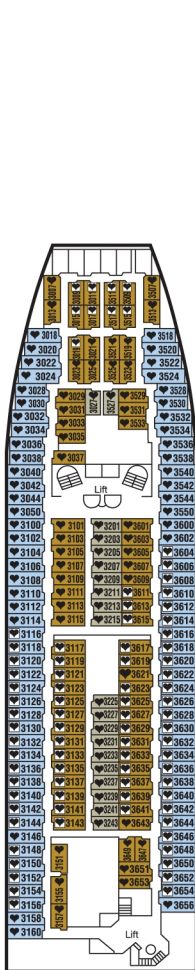

- RT** Royal Suite with Balcony
- ST** Suite Deluxe with Balcony
- JT** Junior Suite with Balcony
- A** Outside Deluxe
- B** Outside Superior
- C** Outside Superior
- D** Outside Superior
- E** Outside Superior
- F** Outside
- G** Outside (p.v.)\*
- H** Inside Superior
- I** Inside Superior
- J** Inside Superior
- K** Inside
- L** Inside

\* (p.v.): partial view  
 Cabins 7186, 7188, 7690, 7688, 7686, 8686 and 9684 have no living room.

- Double bed (convertible into two single beds).
- Double bed.

- Double bed (convertible into two single beds).  
Max occupancy 3 passengers with a single sofa bed.
- Double bed (convertible into two single beds).  
Max occupancy 4 passengers with two single upper bunks or a double sofa bed or single sofa bed + one upper bunk.

- Handicapped cabins.
- Connecting cabins.

DECK 3

DECK 4

DECK 5

DECK 6

DECK 7

DECK 8

DECK 9

DECK 10

DECK 11