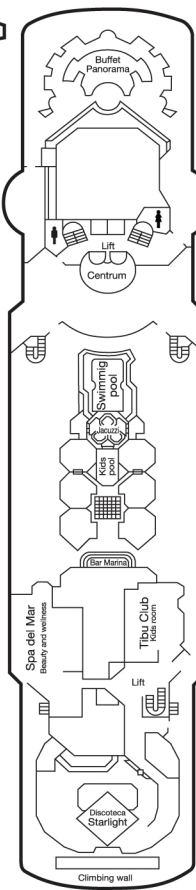

- RT** Royal Suite with Balcony
- ST** Suite Deluxe with Balcony
- JT** Junior Suite with Balcony
- A** Outside Deluxe
- B** Outside Superior
- C** Outside Superior
- D** Outside Superior
- E** Outside Superior
- F** Outside
- G** Outside (p.v.)\*
- H** Inside Superior
- I** Inside Superior
- J** Inside Superior
- K** Inside
- L** Inside

\* (p.v.): partial view  
 Cabins 7186, 7188, 7690, 7688, 7686, 8686 and 9684 have no living room.

- Double bed (convertible into two single beds).
- Double bed.

- Double bed (convertible into two single beds).  
Max occupancy 3 passengers with a single sofa bed.
- Double bed (convertible into two single beds).  
Max occupancy 4 passengers with two single upper bunks or a double sofa bed or single sofa bed + one upper bunk.

- Handicapped cabins.
- Connecting cabins.

DECK 3

DECK 4

DECK 5

DECK 6

DECK 7

DECK 8

DECK 9

DECK 10

DECK 11