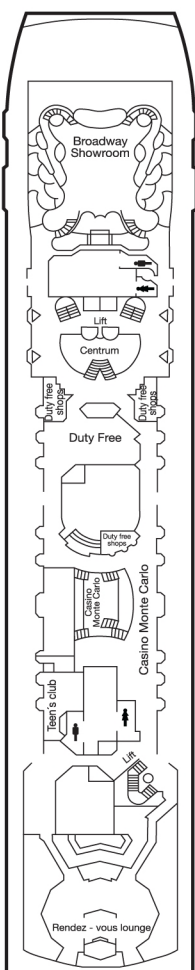

- RT** Royal Suite with Balcony
- ST** Suite Deluxe with Balcony
- JT** Junior Suite with Balcony
- A** Outside Deluxe
- B** Outside Superior
- C** Outside Superior
- D** Outside Superior
- E** Outside Superior
- F** Outside
- G** Outside (p.v.)\*
- H** Inside Superior
- I** Inside Superior
- J** Inside Superior
- K** Inside
- L** Inside

\* (p.v.): partial view  
 Cabins 7186, 7188, 7690, 7688, 7686, 8686 and 9684 have no living room.

- Double bed (convertible into two single beds).
- Double bed.

- Double bed (convertible into two single beds).  
Max occupancy 3 passengers with a single sofa bed.
- Double bed (convertible into two single beds).  
Max occupancy 4 passengers with two single upper bunks or a double sofa bed or single sofa bed + one upper bunk.

- Handicapped cabins.
- Connecting cabins.

DECK 3

DECK 4

DECK 5

DECK 6

DECK 7

DECK 8

DECK 9

DECK 10

DECK 11