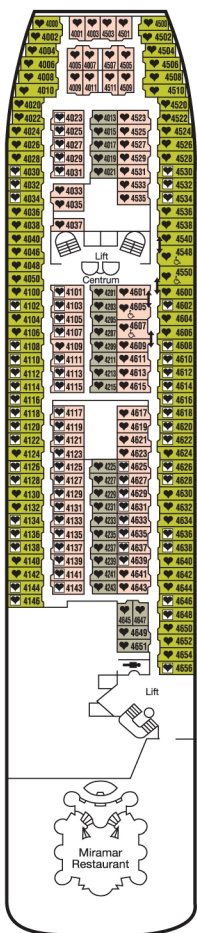

- RT** Royal Suite with Balcony
- ST** Suite Deluxe with Balcony
- JT** Junior Suite with Balcony
- A** Outside Deluxe
- B** Outside Superior
- C** Outside Superior
- D** Outside Superior
- E** Outside Superior
- F** Outside
- G** Outside (p.v.)\*
- H** Inside Superior
- I** Inside Superior
- J** Inside Superior
- K** Inside
- L** Inside

\* (p.v.): partial view  
 Cabins 7186, 7188, 7690, 7688, 7686, 8686 and 9684 have no living room.

- Double bed (convertible into two single beds).
- Double bed.

- Double bed (convertible into two single beds).  
Max occupancy 3 passengers with a single sofa bed.
- Double bed (convertible into two single beds).  
Max occupancy 4 passengers with two single upper bunks or a double sofa bed or single sofa bed + one upper bunk.

- Handicapped cabins.
- Connecting cabins.

DECK 3

DECK 4

DECK 5

DECK 6

DECK 7

DECK 8

DECK 9

DECK 10

DECK 11