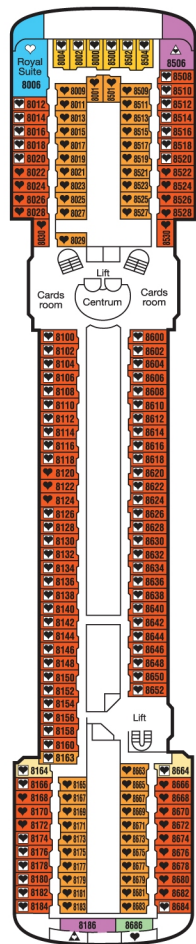

- RT** Royal Suite with Balcony
- ST** Suite Deluxe with Balcony
- JT** Junior Suite with Balcony
- A** Outside Deluxe
- B** Outside Superior
- C** Outside Superior
- D** Outside Superior
- E** Outside Superior
- F** Outside
- G** Outside (p.v.)\*
- H** Inside Superior
- I** Inside Superior
- J** Inside Superior
- K** Inside
- L** Inside

\* (p.v.): partial view  
 Cabins 7186, 7188, 7690, 7688, 7686, 8686 and 9684 have no living room.

- Double bed (convertible into two single beds).
- Double bed.

- Double bed (convertible into two single beds).  
Max occupancy 3 passengers with a single sofa bed.
- Double bed (convertible into two single beds).  
Max occupancy 4 passengers with two single upper bunks or a double sofa bed or single sofa bed + one upper bunk.

- Handicapped cabins.
- Connecting cabins.

DECK 3

DECK 4

DECK 5

DECK 6

DECK 7

DECK 8

DECK 9

DECK 10

DECK 11