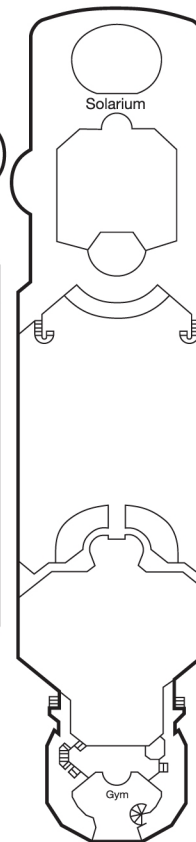

- RT** Royal Suite with Balcony
- ST** Suite Deluxe with Balcony
- JT** Junior Suite with Balcony
- A** Outside Deluxe
- B** Outside Superior
- C** Outside Superior
- D** Outside Superior
- E** Outside Superior
- F** Outside
- G** Outside (p.v.)\*
- H** Inside Superior
- I** Inside Superior
- J** Inside Superior
- K** Inside
- L** Inside

\* (p.v.): partial view  
 Cabins 7186, 7188, 7690, 7688, 7686, 8686 and 9684 have no living room.

- Double bed (convertible into two single beds).
- Double bed.

- Double bed (convertible into two single beds).  
Max occupancy 3 passengers with a single sofa bed.
- Double bed (convertible into two single beds).  
Max occupancy 4 passengers with two single upper bunks or a double sofa bed or single sofa bed + one upper bunk.

- Handicapped cabins.
- Connecting cabins.

DECK 3

DECK 4

DECK 5

DECK 6

DECK 7

DECK 8

DECK 9

DECK 10

DECK 11