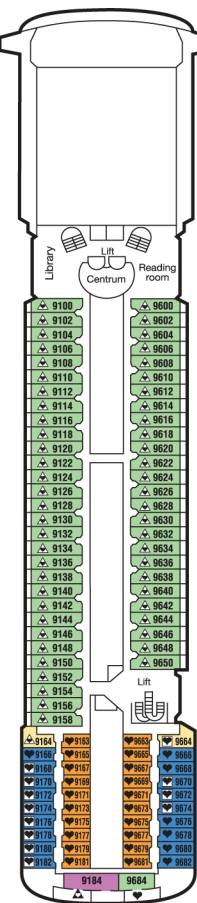

- RT** Royal Suite with Balcony
- ST** Suite Deluxe with Balcony
- JT** Junior Suite with Balcony
- A** Outside Deluxe
- B** Outside Superior
- C** Outside Superior
- D** Outside Superior
- E** Outside Superior
- F** Outside
- G** Outside (p.v.)\*
- H** Inside Superior
- I** Inside Superior
- J** Inside Superior
- K** Inside
- L** Inside

\* (p.v.): partial view  
 Cabins 7186, 7188, 7690, 7688, 7686, 8686 and 9684 have no living room.

- Double bed (convertible into two single beds).
- Double bed.

- Double bed (convertible into two single beds).  
Max occupancy 3 passengers with a single sofa bed.
- Double bed (convertible into two single beds).  
Max occupancy 4 passengers with two single upper bunks or a double sofa bed or single sofa bed + one upper bunk.

- Handicapped cabins.
- Connecting cabins.

DECK 3

DECK 4

DECK 5

DECK 6

DECK 7

DECK 8

DECK 9

DECK 10

DECK 11